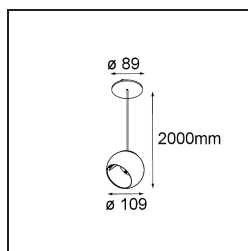

Date
Customer
Project
Type

Marbul Suspended Adjustable 109 1x LED 2700K DE Black Structure

Specifications

Material	14237032
Light Source Type	LED
LED Type	CREE 1507
LED technology	LED COB
CRI	Min. 90
Colour Temperature	2700K
Lifetime	L80B20 @50,000 Hours
Lamp Included	Yes
Number of Light Sources	1
CIE flux code	100 100 100 100 88
Binning (SDCM)	2
Light Direction	Down
Optic	Reflector
Input Voltage	Constant Current Driver Required
Electrical Class	III
IP Rating	20
Glow wire rating (°C)	960
Indoor/Outdoor	Indoor
Application	Ceiling
Mounting	Suspended
Cut-out size (mm)	ø54
Mounting depth (mm)	35.0
Adjustability	H 360° V 45°
Distance to Lighted Object (m)	0,1
Primary Colour & Primary Finish	Black, Structure
Gross weight (g)	949.0
Drive current (mA)	350 500
Min. forward voltage (Vf)	15,3 15,8
Max. forward voltage (Vf)	19,3 19,8
Connected load (W)	6,0 8,9
Luminous flux per lamp (lm)	634 852
Efficacy (lm/W)	106 96
Glare rating	14 15

Remark	<ul style="list-style-type: none">• This is not a complete product. Discover the required accessories below.• Magnetic reflector not included• Longer suspension cable on request (standard length is 2 meter)• This is not a complete product. Magnetic reflector required.• This is not a complete product. Magnetic reflector required.
--------	--