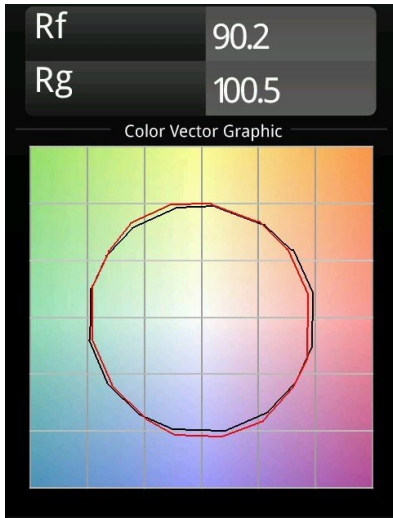

TM30 & CRI diagram