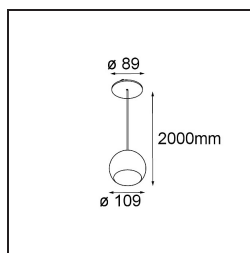

Date
Customer
Project
Type

Marbul Suspended 109 1x LED 1800-3000K WD DE White Structure

Specifications

Material	14236609
Light Source Type	LED
LED Type	BRIDGELUX WARMDIM 12W
LED technology	LED COB
CRI	Min. 95
Colour Temperature	1800-3000K (Warm Dim)
Lifetime	L80B10 @50,000 Hours
Lamp Included	Yes
Number of Light Sources	1
CIE flux code	100 100 100 100 94
Binning (SDCM)	3
Light Direction	Down
Optic	Reflector
Input Voltage	Constant Current Driver Required
Electrical Class	III
IP Rating	20
Glow wire rating (°C)	960
Indoor/Outdoor	Indoor
Application	Ceiling
Mounting	Suspended
Cut-out size (mm)	ø54
Mounting depth (mm)	35.0
Adjustability	Not Applicable
Distance to Lighted Object (m)	0,1
Primary Colour & Primary Finish	White, Structure
Gross weight (g)	956.0
Drive current (mA)	350
Min. forward voltage (Vf)	30,6
Max. forward voltage (Vf)	37,0
Connected load (W)	12,0
Luminous flux per lamp (lm)	955
Efficacy (lm/W)	79
Glare rating	14

Remark	<ul style="list-style-type: none">• Magnetic reflector not included• Longer suspension cable on request (standard length is 2 meter)• This is not a complete product. Magnetic reflector required.• This is not a complete product. Magnetic reflector required.
--------	-----------------------------------------------------------------------------------------------------------------------------------------------------------------------------------------------------------------------------------------------------------------------------------------------------------