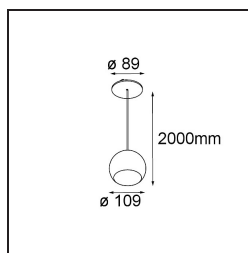

Date
Customer
Project
Type

*Marbul Suspended 109 1x LED 3000K DE White Structure*

**Specifications**

Material	14236309
Light Source Type	LED
LED Type	CREE 1507
LED technology	LED COB
CRI	Min. 90
Colour Temperature	3000K
Lifetime	L80B20 @50,000 Hours
Lamp Included	Yes
Number of Light Sources	1
CIE flux code	100 100 100 100 88
Binning (SDCM)	2
Light Direction	Down
Optic	Reflector
Input Voltage	Constant Current Driver Required
Electrical Class	III
IP Rating	20
Glow wire rating (°C)	960
Indoor/Outdoor	Indoor
Application	Ceiling
Mounting	Suspended
Cut-out size (mm)	ø54
Mounting depth (mm)	35.0
Adjustability	Not Applicable
Distance to Lighted Object (m)	0,1
Primary Colour & Primary Finish	White, Structure
Gross weight (g)	957.0
Drive current (mA)	350      500
Min. forward voltage (Vf)	15,3      15,8
Max. forward voltage (Vf)	19,3      19,8
Connected load (W)	6,0      8,9
Luminous flux per lamp (lm)	718      964
Efficacy (lm/W)	120      108
Glare rating	14      15

---

Remark	<ul style="list-style-type: none"><li>• This is not a complete product. Discover the required accessories below.</li><li>• Magnetic reflector not included</li><li>• Longer suspension cable on request (standard length is 2 meter)</li><li>• This is not a complete product. Magnetic reflector required.</li><li>• This is not a complete product. Magnetic reflector required.</li></ul>
--------	--