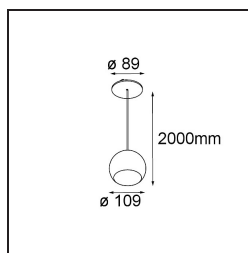

Date
Customer
Project
Type

Marbul Suspended 109 1x LED 2700K DE White Structure

Specifications

Material	14236009
Light Source Type	LED
LED Type	CREE 1507
LED technology	LED COB
CRI	Min. 90
Colour Temperature	2700K
Lifetime	L80B20 @50,000 Hours
Lamp Included	Yes
Number of Light Sources	1
CIE flux code	100 100 100 100 88
Binning (SDCM)	2
Light Direction	Down
Optic	Reflector
Input Voltage	Constant Current Driver Required
Electrical Class	III
IP Rating	20
Glow wire rating (°C)	960
Indoor/Outdoor	Indoor
Application	Ceiling
Mounting	Suspended
Cut-out size (mm)	ø54
Mounting depth (mm)	35.0
Adjustability	Not Applicable
Distance to Lighted Object (m)	0,1
Primary Colour & Primary Finish	White, Structure
Gross weight (g)	957.0
Drive current (mA)	350 500
Min. forward voltage (Vf)	15,3 15,8
Max. forward voltage (Vf)	19,3 19,8
Connected load (W)	6,0 8,9
Luminous flux per lamp (lm)	634 852
Efficacy (lm/W)	106 96
Glare rating	14 15

Remark	<ul style="list-style-type: none">• This is not a complete product. Discover the required accessories below.• Magnetic reflector not included• Longer suspension cable on request (standard length is 2 meter)• This is not a complete product. Magnetic reflector required.• This is not a complete product. Magnetic reflector required.
--------	--