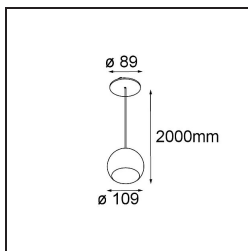

Date
Customer
Project
Type

Marbul Suspended 109 1x LED 2700K DE White Structure

Specifications

Material	14236009
Light Source Type	LED
LED Type	CREE 1507
LED technology	LED COB
CRI	Min. 90
Colour Temperature	2700K
Lifetime	L80B20 @50,000 Hours
Lamp Included	Yes
Number of Light Sources	1
CIE flux code	100 100 100 100 88
Binning (SDCM)	2
Light Direction	Down
Optic	Reflector
Input Voltage	Constant Current Driver Required
Electrical Class	III
IP Rating	20
Glow wire rating (°C)	960
Indoor/Outdoor	Indoor
Application	Ceiling
Mounting	Suspended
Cut-out size (mm)	ø54
Mounting depth (mm)	35.0
Adjustability	Not Applicable
Distance to Lighted Object (m)	0,1
Primary Colour & Primary Finish	White, Structure
Gross weight (g)	957.0
Drive current (mA)	350 500
Min. forward voltage (Vf)	15,3 15,8
Max. forward voltage (Vf)	19,3 19,8
Connected load (W)	6,0 8,9
Delivered lumens (lm)	634 852
Efficacy (lm/W)	106 96
Glare rating	14 15
Remark	<ul style="list-style-type: none"> • Magnetic reflector not included • Longer suspension cable on request (standard length is 2 meter) • This is not a complete product. Magnetic