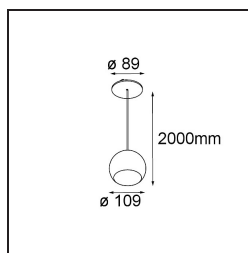

Date
Customer
Project
Type

*Marbul Suspended 109 1x LED 2700K DE White Structure*

**Specifications**

Material	14236009
Light Source Type	LED
LED Type	CREE 1507
LED technology	LED COB
CRI	Min. 90
Colour Temperature	2700K
Lifetime	L80B20 @50,000 Hours
Lamp Included	Yes
Number of Light Sources	1
CIE flux code	100 100 100 100 88
Binning (SDCM)	2
Light Direction	Down
Optic	Reflector
Input Voltage	Constant Current Driver Required
Electrical Class	III
IP Rating	20
Glow wire rating (°C)	960
Indoor/Outdoor	Indoor
Application	Ceiling
Mounting	Suspended
Cut-out size (mm)	ø54
Mounting depth (mm)	35.0
Adjustability	Not Applicable
Distance to Lighted Object (m)	0,1
Primary Colour & Primary Finish	White, Structure
Gross weight (g)	957.0
Drive current (mA)	350      500
Min. forward voltage (Vf)	15,3      15,8
Max. forward voltage (Vf)	19,3      19,8
Connected load (W)	6,0      8,9
Luminous flux per lamp (lm)	634      852
Efficacy (lm/W)	106      96
Glare rating	14      15

---

Remark

- Magnetic reflector not included
  - Longer suspension cable on request (standard length is 2 meter)
  - This is not a complete product. Magnetic reflector required.
  - This is not a complete product. Magnetic reflector required.
-