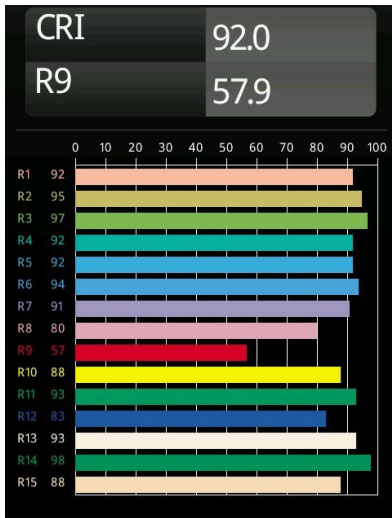

Date
Customer
Project
Type

Marbul Suspended 109 1x LED 2700K DE White Structure

Specifications

Material	14236009
Light Source Type	LED
LED Type	CREE 1507
LED technology	LED COB
CRI	Min. 90
Colour Temperature	2700K
Lifetime	L80B20 @50,000 Hours
Lamp Included	Yes
Number of Light Sources	1
CIE flux code	100 100 100 100 88
Binning (SDCM)	2
Light Direction	Down
Optic	Reflector
Input Voltage	Constant Current Driver Required
Electrical Class	III
IP Rating	20
Glow wire rating (°C)	960
Indoor/Outdoor	Indoor
Application	Ceiling
Mounting	Suspended
Cut-out size (mm)	ø54
Mounting depth (mm)	35.0
Adjustability	Not Applicable
Distance to Lighted Object (m)	0,1
Primary Colour & Primary Finish	White, Structure
Gross weight (g)	957.0
Drive current (mA)	350 500
Min. forward voltage (Vf)	15,3 15,8
Max. forward voltage (Vf)	19,3 19,8
Connected load (W)	6,0 8,9
Delivered lumens (lm)	634 852
Efficacy (lm/W)	106 96
Glare rating	14 15
Remark	<ul style="list-style-type: none"> • Magnetic reflector not included • Longer suspension cable on request (standard length is 2 meter) • This is not a complete product. Magnetic

- reflector required.
- This is not a complete product. Magnetic reflector required.
-

TM30 & CRI diagram

Light distribution & beam diagram

Optical Accessories

- **10216830** Reflector 82 Super Spot Aluminium Anodised
- **10216930** Reflector 82 Super Spot Champagne Anodised
- **10217030** Reflector 82 Super Spot Gold Anodised
- **10217130** Reflector 82 Medium Aluminium Anodised
- **10217230** Reflector 82 Medium Champagne Anodised
- **10217330** Reflector 82 Medium Gold Anodised
- **10217430** Reflector 82 Flood Aluminium Anodised
- **10217530** Reflector 82 Flood Champagne Anodised
- **10217630** Reflector 82 Flood Gold Anodised
- Choose a required accessory