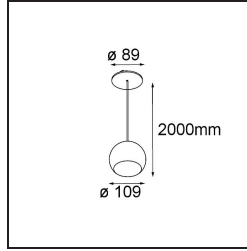

Date
Customer
Project
Type

Marbul Suspended 109 1x LED 2700K DE White Structure

Specifications

Material	14236009
Light Source Type	LED
LED Type	CREE 1507
LED technology	LED COB
CRI	Min. 90
Colour Temperature	2700K
Lifetime	L80B20 @50,000 Hours
Lamp Included	Yes
Number of Light Sources	1
CIE flux code	100 100 100 100 88
Binning (SDCM)	2
Light Direction	Down
Optic	Reflector
Input Voltage	Constant Current Driver Required
Electrical Class	III
IP Rating	20
Glow wire rating (°C)	960
Indoor/Outdoor	Indoor
Application	Ceiling
Mounting	Suspended
Cut-out size (mm)	Ø54
Mounting depth (mm)	35.0
Adjustability	Not Applicable
Distance to Lighted Object (m)	0,1
Primary Colour & Primary Finish	White, Structure
Gross weight (g)	957.0
Drive current (mA)	350 500
Min. forward voltage (Vf)	15,3 15,8
Max. forward voltage (Vf)	19,3 19,8
Connected load (W)	6,0 8,9
Delivered lumens (lm)	634 852
Efficacy (lm/W)	106 96
Glare rating	14 15
Remark	<ul style="list-style-type: none"> • Magnetic reflector not included • Longer suspension cable on request (standard length is 2 meter) • This is not a complete product. Magnetic