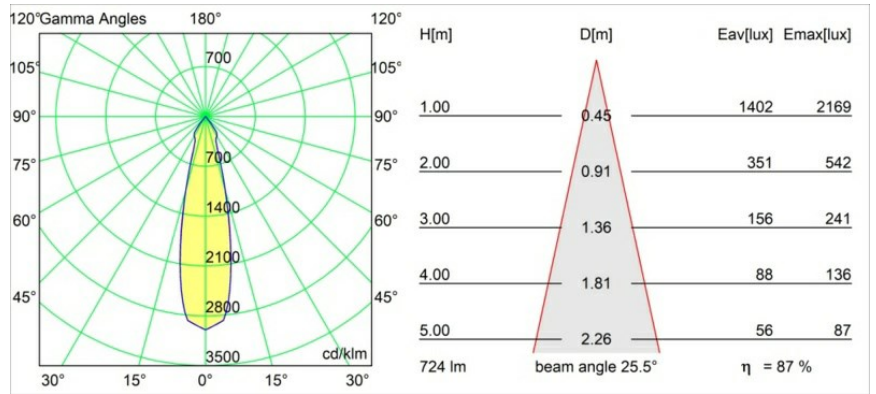

Light distribution & beam diagram