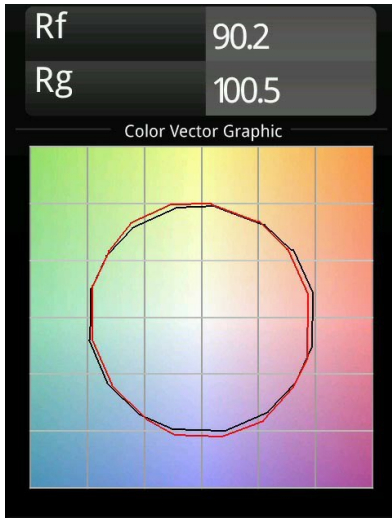

TM30 & CRI diagram