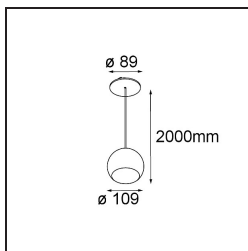

Date
Customer
Project
Type

Marbul Suspended 109 1x LED 2700K DE Black Structure

Specifications

Material	14236032
Light Source Type	LED
LED Type	CREE 1507
LED technology	LED COB
CRI	Min. 90
Colour Temperature	2700K
Lifetime	L80B20 @50,000 Hours
Lamp Included	Yes
Number of Light Sources	1
CIE flux code	100 100 100 100 88
Binning (SDCM)	2
Light Direction	Down
Optic	Reflector
Input Voltage	Constant Current Driver Required
Electrical Class	III
IP Rating	20
Glow wire rating (°C)	960
Indoor/Outdoor	Indoor
Application	Ceiling
Mounting	Suspended
Cut-out size (mm)	ø54
Mounting depth (mm)	35.0
Adjustability	Not Applicable
Distance to Lighted Object (m)	0,1
Primary Colour & Primary Finish	Black, Structure
Gross weight (g)	957.0
Drive current (mA)	350 500
Min. forward voltage (Vf)	15.3 15.8
Max. forward voltage (Vf)	19.3 19.8
Connected load (W)	6.0 8.9
Luminous flux per lamp (lm)	634 852
Efficacy (lm/W)	106 96
Glare rating	14 15

Remark

- Magnetic reflector not included
 - Longer suspension cable on request (standard length is 2 meter)
 - This is not a complete product. Magnetic reflector required.
 - This is not a complete product. Magnetic reflector required.
-