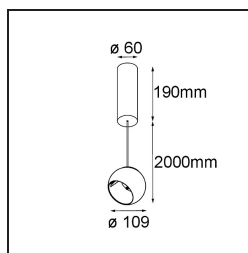

Date
Customer
Project
Type

*Marbul Suspended Adjustable 109 1x LED 3000K DALI DI White Structure*

**Specifications**

Material	14235309
Light Source Type	LED
LED Type	CREE 1507
LED technology	LED COB
CRI	Min. 90
Colour Temperature	3000K
Lifetime	L80B20 @50,000 Hours
Lamp Included	Yes
Number of Light Sources	1
CIE flux code	100 100 100 100 88
Binning (SDCM)	2
Light Direction	Down
Optic	Reflector
Input Voltage	230V
Luminaire power (W)	11.0
Electrical Class	I
IP Rating	20
Glow wire rating (°C)	960
Dimming Protocol	DALI
DALI Standard	DALI-2
Indoor/Outdoor	Indoor
Application	Ceiling
Mounting	Suspended
Adjustability	H 360° V 45°
Distance to Lighted Object (m)	0,1
Primary Colour & Primary Finish	White, Structure
Gross weight (g)	1515.0
Luminous flux per lamp (lm)	718
Efficacy (lm/W)	84
Glare rating	14

---

Remark	<ul style="list-style-type: none"><li>• This is not a complete product. Discover the required accessories below.</li><li>• Magnetic reflector not included</li><li>• Longer suspension cable on request (standard length is 2 meter)</li><li>• This is not a complete product. Magnetic reflector required.</li><li>• This is not a complete product. Magnetic reflector required.</li></ul>
--------	--