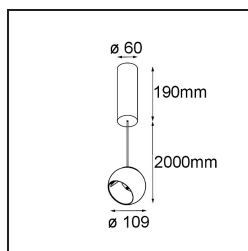

Date
Customer
Project
Type

*Marbul Suspended Adjustable 109 1x LED 2700K DALI DI White Structure*

**Specifications**

Material	14235009
Light Source Type	LED
LED Type	CREE 1507
LED technology	LED COB
CRI	Min. 90
Colour Temperature	2700K
Lifetime	L80B20 @50,000 Hours
Lamp Included	Yes
Number of Light Sources	1
CIE flux code	100 100 100 100 88
Binning (SDCM)	2
Light Direction	Down
Optic	Reflector
Input Voltage	230V
Luminaire power (W)	11.0
Electrical Class	I
IP Rating	20
Glow wire rating (°C)	960
Dimming Protocol	DALI
DALI Standard	DALI-2
Indoor/Outdoor	Indoor
Application	Ceiling
Mounting	Suspended
Adjustability	H 360° V 45°
Distance to Lighted Object (m)	0,1
Primary Colour & Primary Finish	White, Structure
Gross weight (g)	1515.0
Luminous flux per lamp (lm)	634
Efficacy (lm/W)	74
Glare rating	14

---

Remark	<ul style="list-style-type: none"><li>• Magnetic reflector not included</li><li>• Longer suspension cable on request (standard length is 2 meter)</li><li>• This is not a complete product. Magnetic reflector required.</li><li>• This is not a complete product. Magnetic reflector required.</li></ul>
--------	---