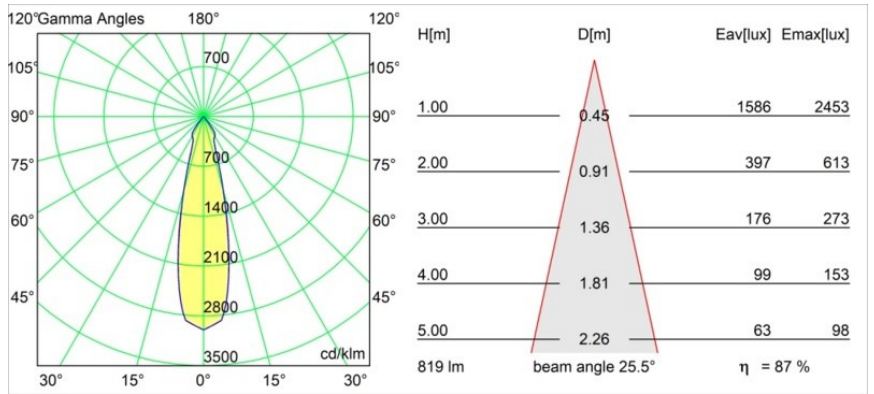

Date
Customer
Project
Type

*Marbul Suspended Adjustable 109 1x LED 3000K 1-10V/Push-Dim DI Black Structure*

**Specifications**

Material	14234332
Light Source Type	LED
LED Type	CREE 1507
LED technology	LED COB
CRI	Min. 90
Colour Temperature	3000K
Lifetime	L80B20 @50,000 Hours
Lamp Included	Yes
Number of Light Sources	1
CIE flux code	100 100 100 100 88
Binning (SDCM)	2
Light Direction	Down
Optic	Reflector
Input Voltage	230V
Luminaire power (W)	11.0
Electrical Class	I
IP Rating	20
Glow wire rating (°C)	960
Dimming Protocol	1-10V, Push-Dim
Indoor/Outdoor	Indoor
Application	Ceiling
Mounting	Suspended
Adjustability	H 360° V 45°
Distance to Lighted Object (m)	0,1
Primary Colour & Primary Finish	Black, Structure
Gross weight (g)	1515.0
Luminous flux per lamp (lm)	718
Efficacy (lm/W)	84
Glare rating	14

---

**TM30 & CRI diagram**

**Light distribution & beam diagram**