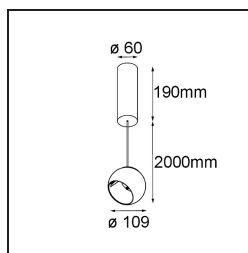

Date
Customer
Project
Type

*Marbul Suspended Adjustable 109 1x LED 3000K 1-10V/Push-Dim DI Black Structure*

**Specifications**

Material	14234332
Light Source Type	LED
LED Type	CREE 1507
LED technology	LED COB
CRI	Min. 90
Colour Temperature	3000K
Lifetime	L80B20 @50,000 Hours
Lamp Included	Yes
Number of Light Sources	1
CIE flux code	100 100 100 100 88
Binning (SDCM)	2
Light Direction	Down
Optic	Reflector
Input Voltage	230V
Luminaire power (W)	11.0
Electrical Class	I
IP Rating	20
Glow wire rating (°C)	960
Dimming Protocol	1-10V, Push-Dim
Indoor/Outdoor	Indoor
Application	Ceiling
Mounting	Suspended
Adjustability	H 360° V 45°
Distance to Lighted Object (m)	0,1
Primary Colour & Primary Finish	Black, Structure
Gross weight (g)	1515.0
Luminous flux per lamp (lm)	718
Efficacy (lm/W)	84
Glare rating	14

---

Remark	<ul style="list-style-type: none"><li>• This is not a complete product. Discover the required accessories below.</li><li>• Magnetic reflector not included</li><li>• Longer suspension cable on request (standard length is 2 meter)</li><li>• This is not a complete product. Magnetic reflector required.</li><li>• This is not a complete product. Magnetic reflector required.</li></ul>
--------	--