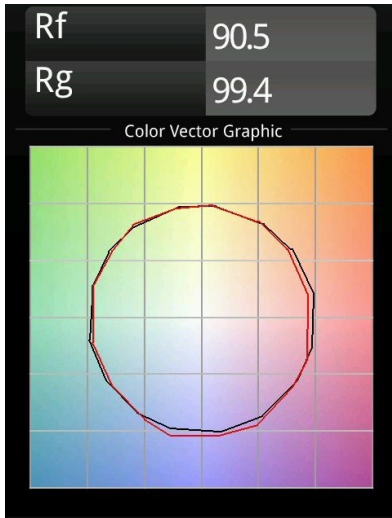

TM30 & CRI diagram