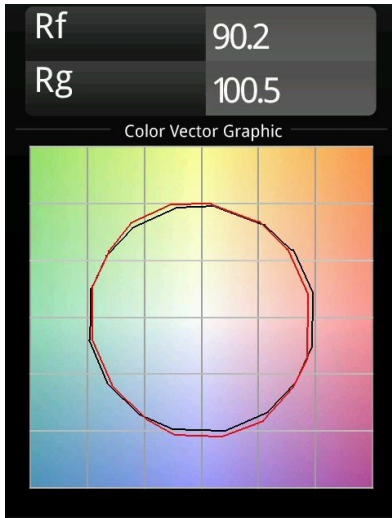

TM30 & CRI diagram