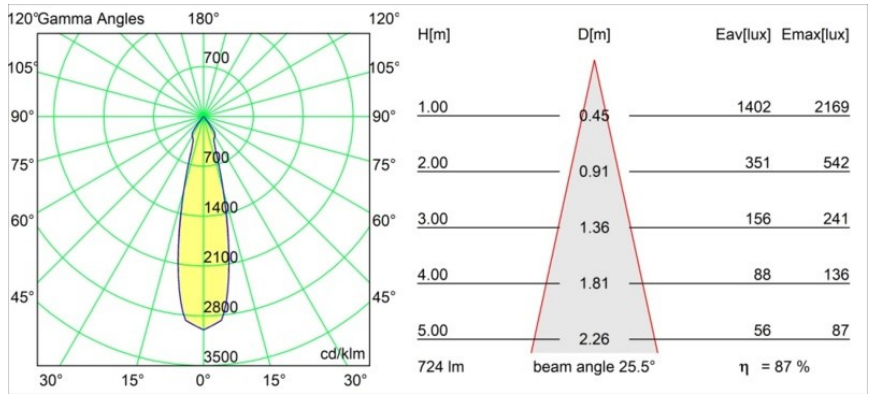

Light distribution & beam diagram