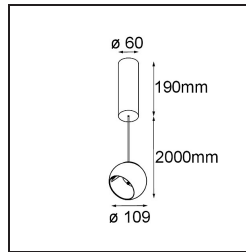

Date
Customer
Project
Type

Marbul Suspended Adjustable 109 1x LED 2700K 1-10V/Push-Dim DI White Structure

Specifications

Material	14234009
Light Source Type	LED
LED Type	CREE 1507
LED technology	LED COB
CRI	Min. 90
Colour Temperature	2700K
Lifetime	L80B20 @50,000 Hours
Lamp Included	Yes
Number of Light Sources	1
CIE flux code	100 100 100 100 88
Binning (SDCM)	2
Light Direction	Down
Optic	Reflector
Input Voltage	230V
Luminaire power (W)	11.0
Electrical Class	I
IP Rating	20
Glow wire rating (°C)	960
Dimming Protocol	1-10V, Push-Dim
Indoor/Outdoor	Indoor
Application	Ceiling
Mounting	Suspended
Adjustability	H 360° V 45°
Distance to Lighted Object (m)	0,1
Primary Colour & Primary Finish	White, Structure
Gross weight (g)	1515.0
Luminous flux per lamp (lm)	634
Efficacy (lm/W)	74
Glare rating	14

Remark	<ul style="list-style-type: none">• This is not a complete product. Discover the required accessories below.• Magnetic reflector not included• Longer suspension cable on request (standard length is 2 meter)• This is not a complete product. Magnetic reflector required.• This is not a complete product. Magnetic reflector required.
--------	--