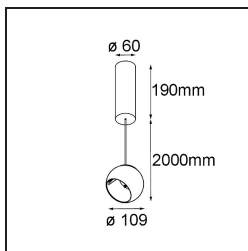

Date
Customer
Project
Type

Marbul Suspended Adjustable 109 1x LED 2700K 1-10V/Push-Dim DI Black Structure

Specifications

Material	14234032
Light Source Type	LED
LED Type	CREE 1507
LED technology	LED COB
CRI	Min. 90
Colour Temperature	2700K
Lifetime	L80B20 @50,000 Hours
Lamp Included	Yes
Number of Light Sources	1
CIE flux code	100 100 100 100 88
Binning (SDCM)	2
Light Direction	Down
Optic	Reflector
Input Voltage	230V
Luminaire power (W)	11.0
Electrical Class	I
IP Rating	20
Glow wire rating (°C)	960
Dimming Protocol	1-10V, Push-Dim
Indoor/Outdoor	Indoor
Application	Ceiling
Mounting	Suspended
Adjustability	H 360° V 45°
Distance to Lighted Object (m)	0,1
Primary Colour & Primary Finish	Black, Structure
Gross weight (g)	1515.0
Luminous flux per lamp (lm)	634
Efficacy (lm/W)	74
Glare rating	14

Remark

- This is not a complete product. Discover the required accessories below.
 - Magnetic reflector not included
 - Longer suspension cable on request (standard length is 2 meter)
 - This is not a complete product. Magnetic reflector required.
 - This is not a complete product. Magnetic reflector required.
-