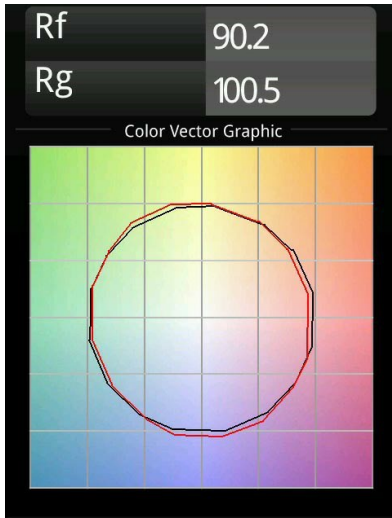

Date
Customer
Project
Type

*Marbul Suspended Adjustable 109 1x LED 2700K Trailing Edge DI Black Structure*

**Specifications**

Material	14233032
Light Source Type	LED
LED Type	CREE 1507
LED technology	LED COB
CRI	Min. 90
Colour Temperature	2700K
Lifetime	L80B20 @50,000 Hours
Lamp Included	Yes
Number of Light Sources	1
CIE flux code	100 100 100 100 88
Binning (SDCM)	2
Light Direction	Down
Optic	Reflector
Input Voltage	230V
Luminaire power (W)	11.0
Electrical Class	I
IP Rating	20
Glow wire rating (°C)	960
Dimming Protocol	Trailing Edge
Indoor/Outdoor	Indoor
Application	Ceiling
Mounting	Suspended
Adjustability	H 360° V 45°
Distance to Lighted Object (m)	0,1
Primary Colour & Primary Finish	Black, Structure
Gross weight (g)	1515.0
Luminous flux per lamp (lm)	634
Efficacy (lm/W)	74
Glare rating	14
Remark	<ul style="list-style-type: none"> <li>• Magnetic reflector not included</li> <li>• Longer suspension cable on request (standard length is 2 meter)</li> <li>• This is not a complete product. Magnetic reflector required.</li> <li>• This is not a complete product. Magnetic reflector required.</li> </ul>

**TM30 & CRI diagram**

**Light distribution & beam diagram**

Diagrams