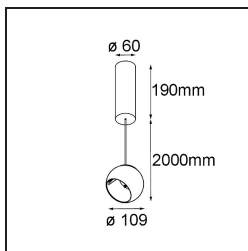

| |
|----------|
| Date |
| Customer |
| Project |
| Type |

Marbul Suspended Adjustable 109 1x LED 2700K Trailing Edge DI Black Structure

Specifications

| | |
|---------------------------------|----------------------|
| Material | 14233032 |
| Light Source Type | LED |
| LED Type | CREE 1507 |
| LED technology | LED COB |
| CRI | Min. 90 |
| Colour Temperature | 2700K |
| Lifetime | L80B20 @50,000 Hours |
| Lamp Included | Yes |
| Number of Light Sources | 1 |
| CIE flux code | 100 100 100 100 88 |
| Binning (SDCM) | 2 |
| Light Direction | Down |
| Optic | Reflector |
| Input Voltage | 230V |
| Luminaire power (W) | 11.0 |
| Electrical Class | I |
| IP Rating | 20 |
| Glow wire rating (°C) | 960 |
| Dimming Protocol | Trailing Edge |
| Indoor/Outdoor | Indoor |
| Application | Ceiling |
| Mounting | Suspended |
| Adjustability | H 360° V 45° |
| Distance to Lighted Object (m) | 0,1 |
| Primary Colour & Primary Finish | Black, Structure |
| Gross weight (g) | 1515.0 |
| Luminous flux per lamp (lm) | 634 |
| Efficacy (lm/W) | 74 |
| Glare rating | 14 |

Remark

- This is not a complete product. Discover the required accessories below.
 - Magnetic reflector not included
 - Longer suspension cable on request (standard length is 2 meter)
 - This is not a complete product. Magnetic reflector required.
 - This is not a complete product. Magnetic reflector required.
-