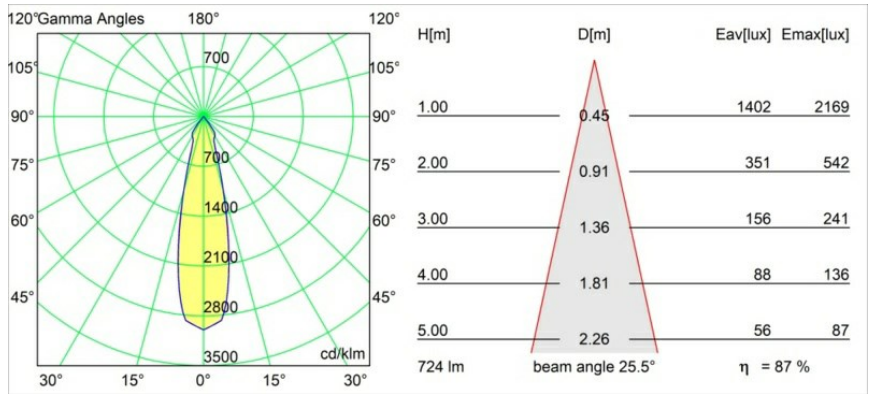

Date
Customer
Project
Type

*Marbul Suspended Adjustable 109 1x LED 2700K Trailing Edge DI Black Structure*

**Specifications**

Material	14233032
Light Source Type	LED
LED Type	CREE 1507
LED technology	LED COB
CRI	Min. 90
Colour Temperature	2700K
Lifetime	L80B20 @50,000 Hours
Lamp Included	Yes
Number of Light Sources	1
CIE flux code	100 100 100 100 88
Binning (SDCM)	2
Light Direction	Down
Optic	Reflector
Input Voltage	230V
Luminaire power (W)	11.0
Electrical Class	I
IP Rating	20
Glow wire rating (°C)	960
Dimming Protocol	Trailing Edge
Indoor/Outdoor	Indoor
Application	Ceiling
Mounting	Suspended
Adjustability	H 360° V 45°
Distance to Lighted Object (m)	0,1
Primary Colour & Primary Finish	Black, Structure
Gross weight (g)	1515.0
Luminous flux per lamp (lm)	634
Efficacy (lm/W)	74
Glare rating	14
Remark	<ul style="list-style-type: none"> <li>• Magnetic reflector not included</li> <li>• Longer suspension cable on request (standard length is 2 meter)</li> <li>• This is not a complete product. Magnetic reflector required.</li> <li>• This is not a complete product. Magnetic reflector required.</li> </ul>

**TM30 & CRI diagram**

**Light distribution & beam diagram**

Diagrams