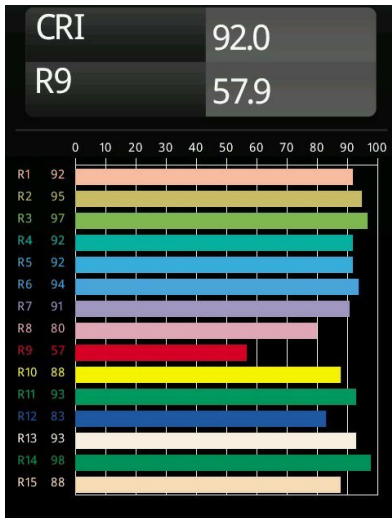

Date
Customer
Project
Type

*Marbul Suspended Adjustable 109 1x LED 2700K Trailing Edge DI Black Structure*

**Specifications**

Material	14233032
Light Source Type	LED
LED Type	CREE 1507
LED technology	LED COB
CRI	Min. 90
Colour Temperature	2700K
Lifetime	L80B20 @50,000 Hours
Lamp Included	Yes
Number of Light Sources	1
CIE flux code	100 100 100 100 88
Binning (SDCM)	2
Light Direction	Down
Optic	Reflector
Input Voltage	230V
Luminaire power (W)	11.0
Electrical Class	I
IP Rating	20
Glow wire rating (°C)	960
Dimming Protocol	Trailing Edge
Indoor/Outdoor	Indoor
Application	Ceiling
Mounting	Suspended
Adjustability	H 360° V 45°
Distance to Lighted Object (m)	0,1
Primary Colour & Primary Finish	Black, Structure
Gross weight (g)	1515.0
Luminous flux per lamp (lm)	634
Efficacy (lm/W)	74
Glare rating	14
Remark	<ul style="list-style-type: none"> <li>• Magnetic reflector not included</li> <li>• Longer suspension cable on request (standard length is 2 meter)</li> <li>• This is not a complete product. Magnetic reflector required.</li> <li>• This is not a complete product. Magnetic reflector required.</li> </ul>

**TM30 & CRI diagram**

**Light distribution & beam diagram**

Diagrams