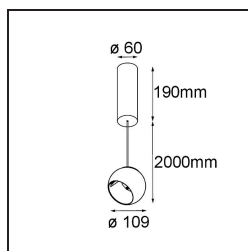

Date
Customer
Project
Type

*Marbul Suspended Adjustable 109 1x LED 2700K Trailing Edge DI Black Structure*

**Specifications**

Material	14233032
Light Source Type	LED
LED Type	CREE 1507
LED technology	LED COB
CRI	Min. 90
Colour Temperature	2700K
Lifetime	L80B20 @50,000 Hours
Lamp Included	Yes
Number of Light Sources	1
CIE flux code	100 100 100 100 88
Binning (SDCM)	2
Light Direction	Down
Optic	Reflector
Input Voltage	230V
Luminaire power (W)	11.0
Electrical Class	I
IP Rating	20
Glow wire rating (°C)	960
Dimming Protocol	Trailing Edge
Indoor/Outdoor	Indoor
Application	Ceiling
Mounting	Suspended
Adjustability	H 360° V 45°
Distance to Lighted Object (m)	0,1
Primary Colour & Primary Finish	Black, Structure
Gross weight (g)	1515.0
Luminous flux per lamp (lm)	634
Efficacy (lm/W)	74
Glare rating	14
Remark	<ul style="list-style-type: none"> <li>• Magnetic reflector not included</li> <li>• Longer suspension cable on request (standard length is 2 meter)</li> <li>• This is not a complete product. Magnetic reflector required.</li> <li>• This is not a complete product. Magnetic reflector required.</li> </ul>