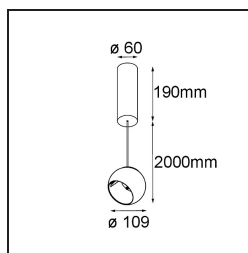

Date
Customer
Project
Type

*Marbul Suspended Adjustable 109 1x LED 2700K Trailing Edge DI White Structure*

**Specifications**

Material	14233009
Light Source Type	LED
LED Type	CREE 1507
LED technology	LED COB
CRI	Min. 90
Colour Temperature	2700K
Lifetime	L80B20 @50,000 Hours
Lamp Included	Yes
Number of Light Sources	1
CIE flux code	100 100 100 100 88
Binning (SDCM)	2
Light Direction	Down
Optic	Reflector
Input Voltage	230V
Luminaire power (W)	11.0
Electrical Class	I
IP Rating	20
Glow wire rating (°C)	960
Dimming Protocol	Trailing Edge
Indoor/Outdoor	Indoor
Application	Ceiling
Mounting	Suspended
Adjustability	H 360° V 45°
Distance to Lighted Object (m)	0,1
Primary Colour & Primary Finish	White, Structure
Gross weight (g)	1515.0
Luminous flux per lamp (lm)	634
Efficacy (lm/W)	74
Glare rating	14

---

Remark	<ul style="list-style-type: none"><li>• This is not a complete product. Discover the required accessories below.</li><li>• Magnetic reflector not included</li><li>• Longer suspension cable on request (standard length is 2 meter)</li><li>• This is not a complete product. Magnetic reflector required.</li><li>• This is not a complete product. Magnetic reflector required.</li></ul>
--------	--