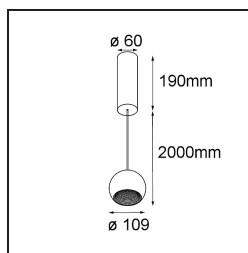

Date
Customer
Project
Type

Marbul Suspended 109 1x LED 3000K DALI DI White Structure

Specifications

Material	14232309
Light Source Type	LED
LED Type	CREE 1507
LED technology	LED COB
CRI	Min. 90
Colour Temperature	3000K
Lifetime	L80B20 @50,000 Hours
Lamp Included	Yes
Number of Light Sources	1
CIE flux code	100 100 100 100 88
Binning (SDCM)	2
Light Direction	Down
Optic	Reflector
Input Voltage	230V
Luminaire power (W)	11.0
Electrical Class	I
IP Rating	20
Glow wire rating (°C)	960
Dimming Protocol	DALI
DALI Standard	DALI-2
Indoor/Outdoor	Indoor
Application	Ceiling
Mounting	Suspended
Adjustability	Not Applicable
Distance to Lighted Object (m)	0,1
Primary Colour & Primary Finish	White, Structure
Gross weight (g)	1472.0
Luminous flux per lamp (lm)	718
Efficacy (lm/W)	84
Glare rating	14

Remark	<ul style="list-style-type: none">• This is not a complete product. Discover the required accessories below.• Magnetic reflector not included• Longer suspension cable on request (standard length is 2 meter)• This is not a complete product. Magnetic reflector required.• This is not a complete product. Magnetic reflector required.
--------	--