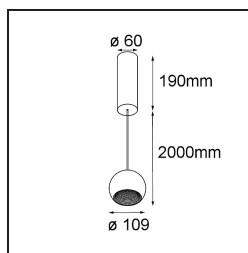

Date
Customer
Project
Type

*Marbul Suspended 109 1x LED 2700K DALI DI Black Structure*

**Specifications**

Material	14232032
Light Source Type	LED
LED Type	CREE 1507
LED technology	LED COB
CRI	Min. 90
Colour Temperature	2700K
Lifetime	L80B20 @50,000 Hours
Lamp Included	Yes
Number of Light Sources	1
CIE flux code	100 100 100 100 88
Binning (SDCM)	2
Light Direction	Down
Optic	Reflector
Input Voltage	230V
Luminaire power (W)	11.0
Electrical Class	I
IP Rating	20
Glow wire rating (°C)	960
Dimming Protocol	DALI
DALI Standard	DALI-2
Indoor/Outdoor	Indoor
Application	Ceiling
Mounting	Suspended
Adjustability	Not Applicable
Distance to Lighted Object (m)	0,1
Primary Colour & Primary Finish	Black, Structure
Gross weight (g)	1472.0
Luminous flux per lamp (lm)	634
Efficacy (lm/W)	74
Glare rating	14

---

Remark	<ul style="list-style-type: none"><li>• This is not a complete product. Discover the required accessories below.</li><li>• Magnetic reflector not included</li><li>• Longer suspension cable on request (standard length is 2 meter)</li><li>• This is not a complete product. Magnetic reflector required.</li><li>• This is not a complete product. Magnetic reflector required.</li></ul>
--------	--