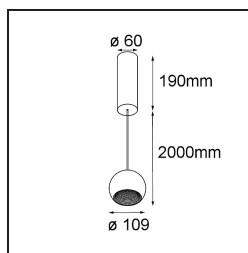

Date
Customer
Project
Type

Marbul Suspended 109 1x LED 2700K DALI DI White Structure

Specifications

Material	14232009
Light Source Type	LED
LED Type	CREE 1507
LED technology	LED COB
CRI	Min. 90
Colour Temperature	2700K
Lifetime	L80B20 @50,000 Hours
Lamp Included	Yes
Number of Light Sources	1
CIE flux code	100 100 100 100 88
Binning (SDCM)	2
Light Direction	Down
Optic	Reflector
Input Voltage	230V
Luminaire power (W)	11.0
Electrical Class	I
IP Rating	20
Glow wire rating (°C)	960
Dimming Protocol	DALI
DALI Standard	DALI-2
Indoor/Outdoor	Indoor
Application	Ceiling
Mounting	Suspended
Adjustability	Not Applicable
Distance to Lighted Object (m)	0,1
Primary Colour & Primary Finish	White, Structure
Gross weight (g)	1472.0
Luminous flux per lamp (lm)	634
Efficacy (lm/W)	74
Glare rating	14

Remark	<ul style="list-style-type: none">• This is not a complete product. Discover the required accessories below.• Magnetic reflector not included• Longer suspension cable on request (standard length is 2 meter)• This is not a complete product. Magnetic reflector required.• This is not a complete product. Magnetic reflector required.
--------	--