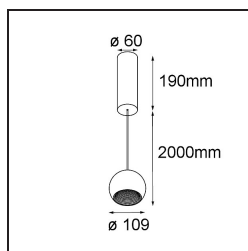

Date
Customer
Project
Type

*Marbul Suspended 109 1x LED 3000K 1-10V/Push-Dim DI Black Structure*

**Specifications**

Material	14231332
Light Source Type	LED
LED Type	CREE 1507
LED technology	LED COB
CRI	Min. 90
Colour Temperature	3000K
Lifetime	L80B20 @50,000 Hours
Lamp Included	Yes
Number of Light Sources	1
CIE flux code	100 100 100 100 88
Binning (SDCM)	2
Light Direction	Down
Optic	Reflector
Input Voltage	230V
Luminaire power (W)	11.0
Electrical Class	I
IP Rating	20
Glow wire rating (°C)	960
Dimming Protocol	1-10V, Push-Dim
Indoor/Outdoor	Indoor
Application	Ceiling
Mounting	Suspended
Adjustability	Not Applicable
Distance to Lighted Object (m)	0,1
Primary Colour & Primary Finish	Black, Structure
Gross weight (g)	1472.0
Luminous flux per lamp (lm)	718
Efficacy (lm/W)	84
Glare rating	14

---

Remark	<ul style="list-style-type: none"><li>• This is not a complete product. Discover the required accessories below.</li><li>• Magnetic reflector not included</li><li>• Longer suspension cable on request (standard length is 2 meter)</li><li>• This is not a complete product. Magnetic reflector required.</li><li>• This is not a complete product. Magnetic reflector required.</li></ul>
--------	--