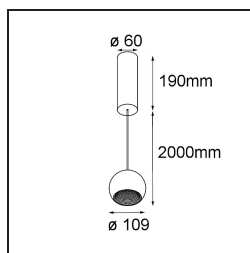

Date
Customer
Project
Type

*Marbul Suspended 109 1x LED 2700K 1-10V/Push-Dim DI Black Structure*

**Specifications**

Material	14231032
Light Source Type	LED
LED Type	CREE 1507
LED technology	LED COB
CRI	Min. 90
Colour Temperature	2700K
Lifetime	L80B20 @50,000 Hours
Lamp Included	Yes
Number of Light Sources	1
CIE flux code	100 100 100 100 88
Binning (SDCM)	2
Light Direction	Down
Optic	Reflector
Input Voltage	230V
Luminaire power (W)	11.0
Electrical Class	I
IP Rating	20
Glow wire rating (°C)	960
Dimming Protocol	1-10V, Push-Dim
Indoor/Outdoor	Indoor
Application	Ceiling
Mounting	Suspended
Adjustability	Not Applicable
Distance to Lighted Object (m)	0,1
Primary Colour & Primary Finish	Black, Structure
Gross weight (g)	1472.0
Luminous flux per lamp (lm)	634
Efficacy (lm/W)	74
Glare rating	14

---

Remark	<ul style="list-style-type: none"><li>• This is not a complete product. Discover the required accessories below.</li><li>• Magnetic reflector not included</li><li>• Longer suspension cable on request (standard length is 2 meter)</li><li>• This is not a complete product. Magnetic reflector required.</li><li>• This is not a complete product. Magnetic reflector required.</li></ul>
--------	--