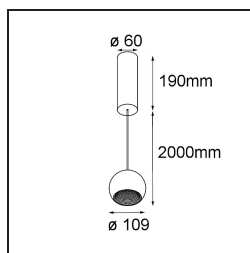

Date
Customer
Project
Type

*Marbul Suspended 109 1x LED 2700K Trailing Edge DI White Structure*

**Specifications**

Material	14230009
Light Source Type	LED
LED Type	CREE 1507
LED technology	LED COB
CRI	Min. 90
Colour Temperature	2700K
Lifetime	L80B20 @50,000 Hours
Lamp Included	Yes
Number of Light Sources	1
CIE flux code	100 100 100 100 88
Binning (SDCM)	2
Light Direction	Down
Optic	Reflector
Input Voltage	230V
Luminaire power (W)	11.0
Electrical Class	I
IP Rating	20
Glow wire rating (°C)	960
Dimming Protocol	Trailing Edge
Indoor/Outdoor	Indoor
Application	Ceiling
Mounting	Suspended
Adjustability	Not Applicable
Distance to Lighted Object (m)	0,1
Primary Colour & Primary Finish	White, Structure
Gross weight (g)	1472.0
Luminous flux per lamp (lm)	634
Efficacy (lm/W)	74
Glare rating	14

---

Remark	<ul style="list-style-type: none"><li>• This is not a complete product. Discover the required accessories below.</li><li>• Magnetic reflector not included</li><li>• Longer suspension cable on request (standard length is 2 meter)</li><li>• This is not a complete product. Magnetic reflector required.</li><li>• This is not a complete product. Magnetic reflector required.</li></ul>
--------	--