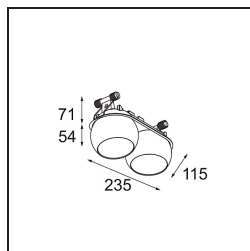

Date
Customer
Project
Type

*Marbul Recessed Adjustable 115 2x LED 1800-3000K WD DE Black Structure*

**Specifications**

Material	14222532
Light Source Type	LED
LED Type	BRIDGELUX WARMDIM 12W
LED technology	LED COB
CRI	Min. 95
Colour Temperature	1800-3000K (Warm Dim)
Lifetime	L80B10 @50,000 Hours
Lamp Included	Yes
Number of Light Sources	2
CIE flux code	100 100 100 100 94
Binning (SDCM)	3
Light Direction	Down
Optic	Reflector
Input Voltage	Constant Current Driver Required
Electrical Class	III
IP Rating	20
Glow wire rating (°C)	960
Indoor/Outdoor	Indoor
Application	Ceiling, Wall
Mounting	Recessed
Cut-out size (mm)	ø 108 (x 2) L 228
Mounting depth (mm)	100.0
Adjustability	H 360° V 45°
Distance to Lighted Object (m)	0,1
Primary Colour & Primary Finish	Black, Structure
Gross weight (g)	1798.0
Drive current (mA)	350
Min. forward voltage (Vf)	30,6
Max. forward voltage (Vf)	37,0
Connected load (W)	12,0
Luminous flux per lamp (lm)	955
Efficacy (lm/W)	79
Glare rating	14