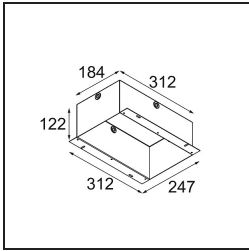

Optical Accessories

- 10219330 Reflector 82 Medium WD Aluminium Anodised
- 10219630 Reflector 82 Flood WD Gold Anodised
- 10219430 Reflector 82 Flood WD Aluminium Anodised
- 10219830 Reflector 82 Flood WD Champagne Anodised

Installation Accessories

10390130 Installation Housing 183x312x122