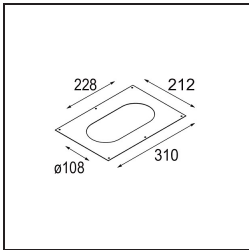

12291530 Plaster Kit 310x212 - 108x120 1x

Choose a required accessory