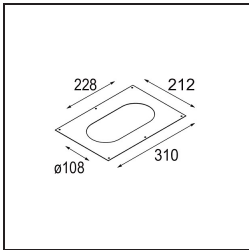

- 12291530 Plaster Kit 310x212 - 108x120 1x

- Choose a required accessory