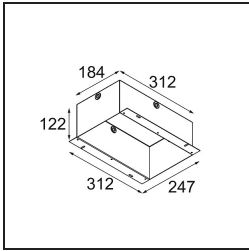

Optical Accessories

- 10219330 Reflector 82 Medium WD Aluminium Anodised
- 10219630 Reflector 82 Flood WD Gold Anodised
- 10219430 Reflector 82 Flood WD Aluminium Anodised
- 10219830 Reflector 82 Flood WD Champagne Anodised

Installation Accessories

- 10390130 Installation Housing 183x312x122