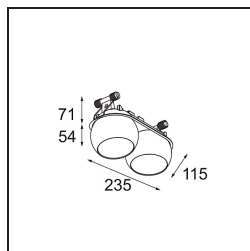

| |
|----------|
| Date |
| Customer |
| Project |
| Type |

Marbul Recessed Adjustable 115 2x LED 1800-3000K WD DE White Structure

Specifications

| | |
|---------------------------------|----------------------------------|
| Material | 14222509 |
| Light Source Type | LED |
| LED Type | BRIDGELUX WARMDIM 12W |
| LED technology | LED COB |
| CRI | Min. 95 |
| Colour Temperature | 1800-3000K (Warm Dim) |
| Lifetime | L80B10 @50,000 Hours |
| Lamp Included | Yes |
| Number of Light Sources | 2 |
| CIE flux code | 100 100 100 100 94 |
| Binning (SDCM) | 3 |
| Light Direction | Down |
| Optic | Reflector |
| Input Voltage | Constant Current Driver Required |
| Electrical Class | III |
| IP Rating | 20 |
| Glow wire rating (°C) | 960 |
| Indoor/Outdoor | Indoor |
| Application | Ceiling, Wall |
| Mounting | Recessed |
| Cut-out size (mm) | ø 108 (x 2) L 228 |
| Mounting depth (mm) | 100.0 |
| Adjustability | H 360° V 45° |
| Distance to Lighted Object (m) | 0,1 |
| Primary Colour & Primary Finish | White, Structure |
| Gross weight (g) | 1798.0 |
| Drive current (mA) | 350 |
| Min. forward voltage (Vf) | 30,6 |
| Max. forward voltage (Vf) | 37,0 |
| Connected load (W) | 12,0 |
| Luminous flux per lamp (lm) | 955 |
| Efficacy (lm/W) | 79 |
| Glare rating | 14 |