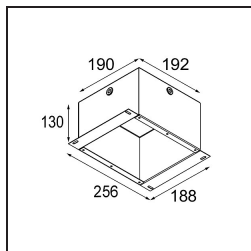

Accesorios *Opticos*

- 10219330 Reflector 82 Medium WD Aluminium Anodised
- 10219630 Reflector 82 Flood WD Gold Anodised
- 10219430 Reflector 82 Flood WD Aluminium Anodised
- 10219830 Reflector 82 Flood WD Champagne Anodised

Accesorios *Instalación*

- 10889830 Installation Housing 192x190x130