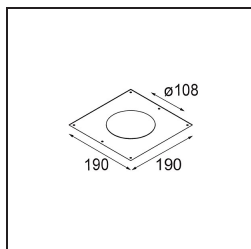

12290530 Plaster Kit 190X190 - 108 1x

Choose a required accessory