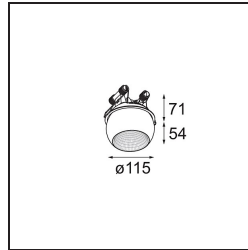

Date
Customer
Project
Type

Marbul Recessed Adjustable 115 1x LED 1800-3000K WD DE Black Structure

Specifications

Material	14222432
Light Source Type	LED
LED Type	BRIDGELUX WARMDIM 12W
LED technology	LED COB
CRI	Min. 95
Colour Temperature	1800-3000K (Warm Dim)
Lifetime	L80B10 @50,000 Hours
Lamp Included	Yes
Number of Light Sources	1
CIE flux code	100 100 100 100 94
Binning (SDCM)	3
Light Direction	Down
Optic	Reflector
Input Voltage	Constant Current Driver Required
Electrical Class	III
IP Rating	20
Glow wire rating (°C)	960
Indoor/Outdoor	Indoor
Application	Ceiling, Wall
Mounting	Recessed
Cut-out size (mm)	ø108
Mounting depth (mm)	100.0
Adjustability	H 360° V 45°
Distance to Lighted Object (m)	0,1
Primary Colour & Primary Finish	Black, Structure
Gross weight (g)	979.0
Drive current (mA)	350
Min. forward voltage (Vf)	30,6
Max. forward voltage (Vf)	37,0
Connected load (W)	12,0
Luminous flux per lamp (lm)	955
Efficacy (lm/W)	79
Glare rating	14