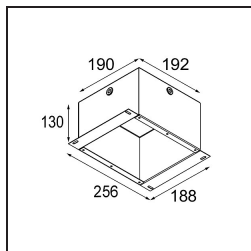

Optical Accessories

- 10219330 Reflector 82 Medium WD Aluminium Anodised
- 10219630 Reflector 82 Flood WD Gold Anodised
- 10219430 Reflector 82 Flood WD Aluminium Anodised
- 10219830 Reflector 82 Flood WD Champagne Anodised

Installation Accessories

10889830 Installation Housing 192x190x130