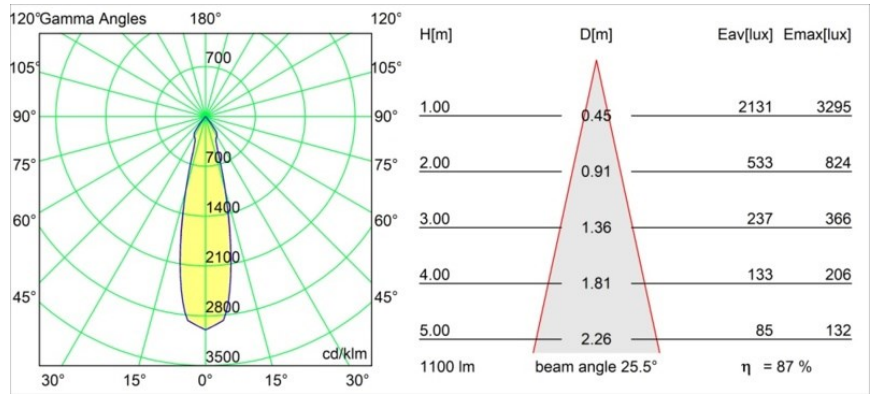

Light distribution & beam diagram