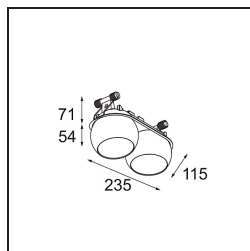

Date
Customer
Project
Type

Marbul Recessed Adjustable 115 2x LED 3000K DE Black Structure

Specifications

Material	14222332
Light Source Type	LED
LED Type	CREE 1507
LED technology	LED COB
CRI	Min. 90
Colour Temperature	3000K
Lifetime	L80B20 @50,000 Hours
Lamp Included	Yes
Number of Light Sources	2
CIE flux code	100 100 100 100 88
Binning (SDCM)	2
Light Direction	Down
Optic	Reflector
Input Voltage	Constant Current Driver Required
Electrical Class	III
IP Rating	20
Glow wire rating (°C)	960
Indoor/Outdoor	Indoor
Application	Ceiling, Wall
Mounting	Recessed
Cut-out size (mm)	ø 108 (x 2) L 228
Mounting depth (mm)	100.0
Adjustability	H 360° V 45°
Distance to Lighted Object (m)	0,1
Primary Colour & Primary Finish	Black, Structure
Gross weight (g)	1800.0
Drive current (mA)	350 500
Min. forward voltage (Vf)	15,3 15,8
Max. forward voltage (Vf)	19,3 19,8
Connected load (W)	6,0 8,9
Luminous flux per lamp (lm)	718 964
Efficacy (lm/W)	120 108
Glare rating	15 16