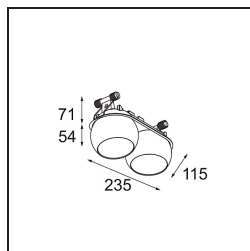

Date
Customer
Project
Type

*Marbul Recessed Adjustable 115 2x LED 3000K DE Black Structure*

**Specifications**

Material	14222332
Light Source Type	LED
LED Type	CREE 1507
LED technology	LED COB
CRI	Min. 90
Colour Temperature	3000K
Lifetime	L80B20 @50,000 Hours
Lamp Included	Yes
Number of Light Sources	2
CIE flux code	100 100 100 100 88
Binning (SDCM)	2
Light Direction	Down
Optic	Reflector
Input Voltage	Constant Current Driver Required
Electrical Class	III
IP Rating	20
Glow wire rating (°C)	960
Indoor/Outdoor	Indoor
Application	Ceiling, Wall
Mounting	Recessed
Cut-out size (mm)	ø 108 (x 2) L 228
Mounting depth (mm)	100.0
Adjustability	H 360° V 45°
Distance to Lighted Object (m)	0,1
Primary Colour & Primary Finish	Black, Structure
Gross weight (g)	1800.0
Drive current (mA)	350      500
Min. forward voltage (Vf)	15,3      15,8
Max. forward voltage (Vf)	19,3      19,8
Connected load (W)	6,0      8,9
Luminous flux per lamp (lm)	718      964
Efficacy (lm/W)	120      108
Glare rating	15      16