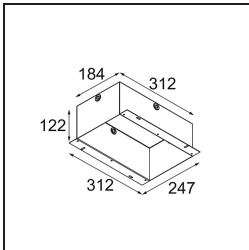

Optical Accessories

- 10216830 Reflector 82 Super Spot Aluminium Anodised
- 10216930 Reflector 82 Super Spot Champagne Anodised
- 10217030 Reflector 82 Super Spot Gold Anodised
- 10217130 Reflector 82 Medium Aluminium Anodised
- 10217230 Reflector 82 Medium Champagne Anodised
- 10217330 Reflector 82 Medium Gold Anodised
- 10217430 Reflector 82 Flood Aluminium Anodised
- 10217530 Reflector 82 Flood Champagne Anodised
- 10217630 Reflector 82 Flood Gold Anodised

Installation Accessories

- 10390130 Installation Housing 183x312x122