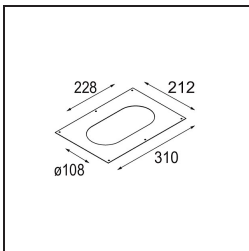

- 12291530 Plaster Kit 310x212 - 108x120 1x

- Choose a required accessory