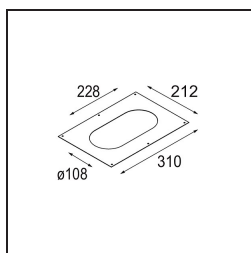

12291530 Plaster Kit 310x212 - 108x120 1x

- Choose a required accessory