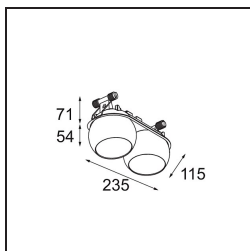

Date
Customer
Project
Type

Marbul Recessed Adjustable 115 2x LED 3000K DE White Structure

Specifications

Material	14222309
Light Source Type	LED
LED Type	CREE 1507
LED technology	LED COB
CRI	Min. 90
Colour Temperature	3000K
Lifetime	L80B20 @50,000 Hours
Lamp Included	Yes
Number of Light Sources	2
CIE flux code	100 100 100 100 88
Binning (SDCM)	2
Light Direction	Down
Optic	Reflector
Input Voltage	Constant Current Driver Required
Electrical Class	III
IP Rating	20
Glow wire rating (°C)	960
Indoor/Outdoor	Indoor
Application	Ceiling, Wall
Mounting	Recessed
Cut-out size (mm)	ø 108 (x 2) L 228
Mounting depth (mm)	100.0
Adjustability	H 360° V 45°
Distance to Lighted Object (m)	0,1
Primary Colour & Primary Finish	White, Structure
Gross weight (g)	1800.0
Drive current (mA)	350 500
Min. forward voltage (Vf)	15.3 15.8
Max. forward voltage (Vf)	19.3 19.8
Connected load (W)	6.0 8.9
Luminous flux per lamp (lm)	718 964
Efficacy (lm/W)	120 108
Glare rating	15 16