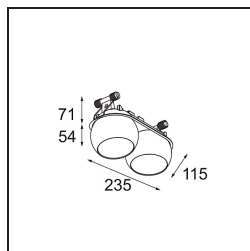

Date
Customer
Project
Type

Marbul Recessed Adjustable 115 2x LED 2700K DE Black Structure

Specifications

Material	14222232
Light Source Type	LED
LED Type	CREE 1507
LED technology	LED COB
CRI	Min. 90
Colour Temperature	2700K
Lifetime	L80B20 @50,000 Hours
Lamp Included	Yes
Number of Light Sources	2
CIE flux code	100 100 100 100 88
Binning (SDCM)	2
Light Direction	Down
Optic	Reflector
Input Voltage	Constant Current Driver Required
Electrical Class	III
IP Rating	20
Glow wire rating (°C)	960
Indoor/Outdoor	Indoor
Application	Ceiling, Wall
Mounting	Recessed
Cut-out size (mm)	ø 108 (x 2) L 228
Mounting depth (mm)	100.0
Adjustability	H 360° V 45°
Distance to Lighted Object (m)	0,1
Primary Colour & Primary Finish	Black, Structure
Gross weight (g)	1800.0
Drive current (mA)	350 500
Min. forward voltage (Vf)	15,3 15,8
Max. forward voltage (Vf)	19,3 19,8
Connected load (W)	6,0 8,9
Luminous flux per lamp (lm)	634 852
Efficacy (lm/W)	106 96
Glare rating	14 15