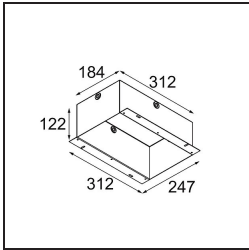

Optical Accessories

- 10216830 Reflector 82 Super Spot Aluminium Anodised
- 10216930 Reflector 82 Super Spot Champagne Anodised
- 10217030 Reflector 82 Super Spot Gold Anodised
- 10217130 Reflector 82 Medium Aluminium Anodised
- 10217230 Reflector 82 Medium Champagne Anodised
- 10217330 Reflector 82 Medium Gold Anodised
- 10217430 Reflector 82 Flood Aluminium Anodised
- 10217530 Reflector 82 Flood Champagne Anodised
- 10217630 Reflector 82 Flood Gold Anodised

Installation Accessories

10390130 Installation Housing 183x312x122