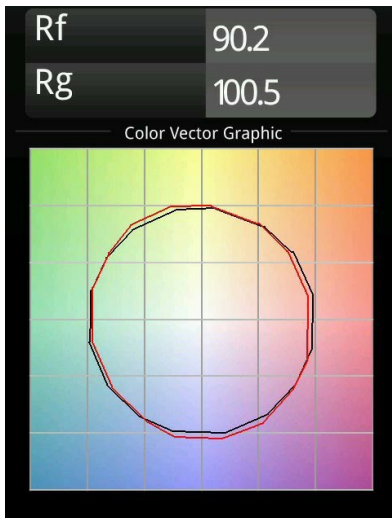

TM30 & CRI diagram