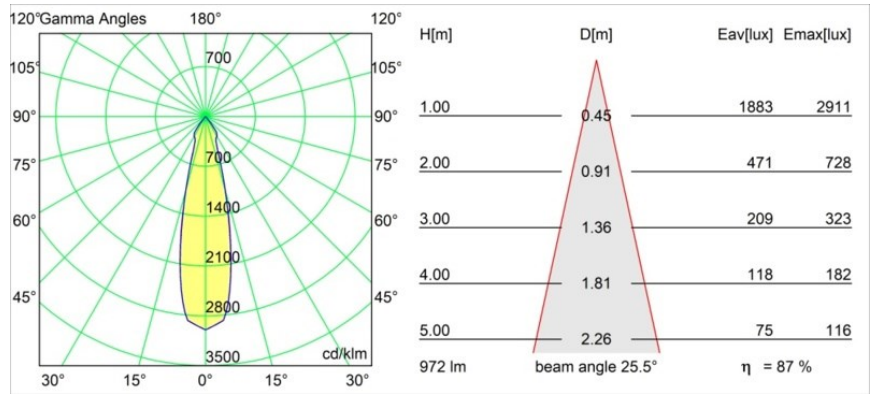

Date
Customer
Project
Type

*Marbul Recessed Adjustable 115 2x LED 2700K DE Black Structure*

**Specifications**

Material	14222232
Light Source Type	LED
LED Type	CREE 1507
LED technology	LED COB
CRI	Min. 90
Colour Temperature	2700K
Lifetime	L80B20 @50,000 Hours
Lamp Included	Yes
Number of Light Sources	2
CIE flux code	100 100 100 100 88
Binning (SDCM)	2
Light Direction	Down
Optic	Reflector
Input Voltage	Constant Current Driver Required
Electrical Class	III
IP Rating	20
Glow wire rating (°C)	960
Indoor/Outdoor	Indoor
Application	Ceiling, Wall
Mounting	Recessed
Cut-out size (mm)	ø 108 (x 2) L 228
Mounting depth (mm)	100.0
Adjustability	H 360° V 45°
Distance to Lighted Object (m)	0,1
Primary Colour & Primary Finish	Black, Structure
Gross weight (g)	1800.0
Drive current (mA)	350      500
Min. forward voltage (Vf)	15,3      15,8
Max. forward voltage (Vf)	19,3      19,8
Connected load (W)	6,0      8,9
Luminous flux per lamp (lm)	634      852
Efficacy (lm/W)	106      96
Glare rating	14      15

---

**TM30 & CRI diagram**

**Light distribution & beam diagram**