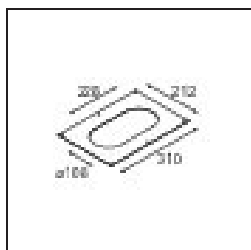

12291530 Plaster Kit 310x212 - 54x120 1x

- Choose a required accessory