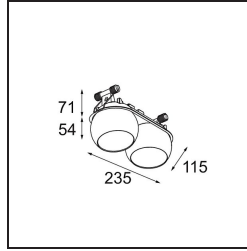

Date
Customer
Project
Type

*Marbul Recessed Adjustable 115 2x LED 2700K DE Black Structure*

**Specifications**

Material	14222232
Light Source Type	LED
LED Type	CREE 1507
LED technology	LED COB
CRI	Min. 90
Colour Temperature	2700K
Lifetime	L80B20 @50,000 Hours
Lamp Included	Yes
Number of Light Sources	2
CIE flux code	100 100 100 100 88
Binning (SDCM)	2
Light Direction	Down
Optic	Reflector
Input Voltage	Constant Current Driver Required
Electrical Class	III
IP Rating	20
Glow wire rating (°C)	960
Indoor/Outdoor	Indoor
Application	Ceiling, Wall
Mounting	Recessed
Cut-out size (mm)	ø 108 (x 2) L 228
Mounting depth (mm)	100.0
Adjustability	H 360° V 45°
Distance to Lighted Object (m)	0,1
Primary Colour & Primary Finish	Black, Structure
Gross weight (g)	1800.0
Drive current (mA)	350      500
Min. forward voltage (Vf)	15,3      15,8
Max. forward voltage (Vf)	19,3      19,8
Connected load (W)	6,0      8,9
Delivered lumens (lm)	634      852
Efficacy (lm/W)	106      96
Glare rating	14      15
Remark	<ul style="list-style-type: none"> <li>• 4000K on request</li> <li>• Magnetic reflector not included</li> <li>• 4000K on request</li> <li>• This is not a complete product. Magnetic</li> </ul>

- reflector required.
- This is not a complete product. Magnetic reflector required.
-

**TM30 & CRI diagram**

**Light distribution & beam diagram**