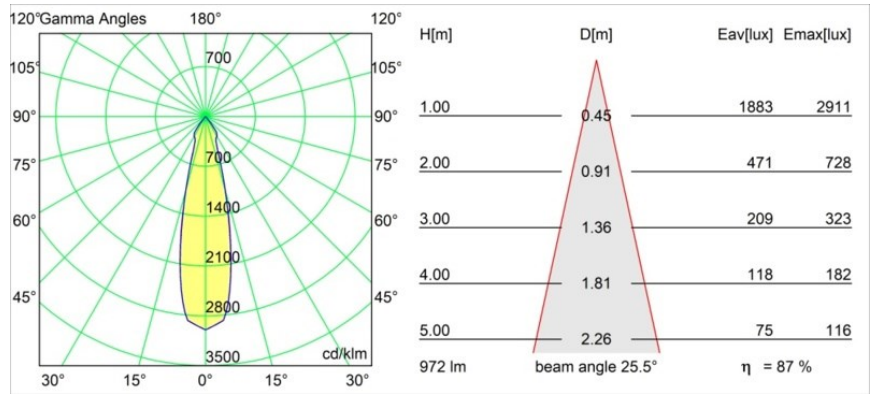

Light distribution & beam diagram