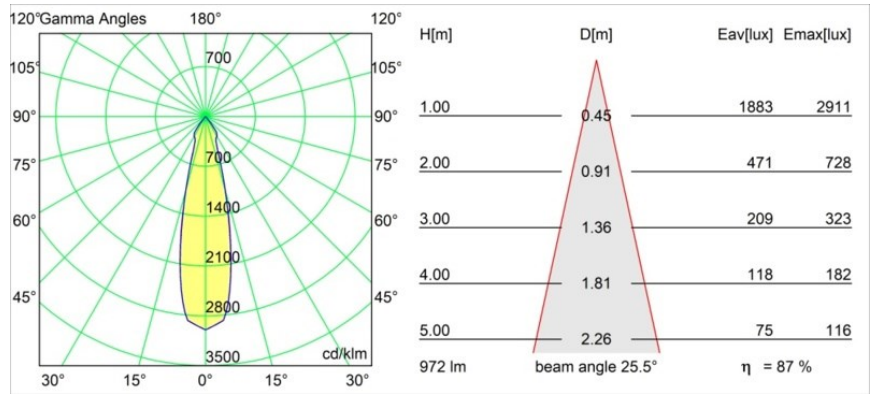

Date
Customer
Project
Type

*Marbul Recessed Adjustable 115 2x LED 2700K DE Black Structure*

**Specifications**

Material	14222232
Light Source Type	LED
LED Type	CREE 1507
LED technology	LED COB
CRI	Min. 90
Colour Temperature	2700K
Lifetime	L80B20 @50,000 Hours
Lamp Included	Yes
Number of Light Sources	2
CIE flux code	100 100 100 100 88
Binning (SDCM)	2
Light Direction	Down
Optic	Reflector
Input Voltage	Constant Current Driver Required
Electrical Class	III
IP Rating	20
Glow wire rating (°C)	960
Indoor/Outdoor	Indoor
Application	Ceiling, Wall
Mounting	Recessed
Cut-out size (mm)	ø 108 (x 2) L 228
Mounting depth (mm)	100.0
Adjustability	H 360° V 45°
Distance to Lighted Object (m)	0,1
Primary Colour & Primary Finish	Black, Structure
Gross weight (g)	1800.0
Drive current (mA)	350      500
Min. forward voltage (Vf)	15,3      15,8
Max. forward voltage (Vf)	19,3      19,8
Connected load (W)	6,0      8,9
Luminous flux per lamp (lm)	634      852
Efficacy (lm/W)	106      96
Glare rating	14      15

**TM30 & CRI diagram**

**Light distribution & beam diagram**

Diagrams