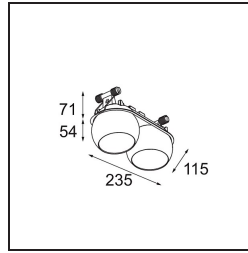

Date
Customer
Project
Type

*Marbul Recessed Adjustable 115 2x LED 2700K DE Black Structure*

**Specifications**

Material	14222232
Light Source Type	LED
LED Type	CREE 1507
LED technology	LED COB
CRI	Min. 90
Colour Temperature	2700K
Lifetime	L80B20 @50,000 Hours
Lamp Included	Yes
Number of Light Sources	2
CIE flux code	100 100 100 100 88
Binning (SDCM)	2
Light Direction	Down
Optic	Reflector
Input Voltage	Constant Current Driver Required
Electrical Class	III
IP Rating	20
Glow wire rating (°C)	960
Indoor/Outdoor	Indoor
Application	Ceiling, Wall
Mounting	Recessed
Cut-out size (mm)	ø 108 (x 2) L 228
Mounting depth (mm)	100.0
Adjustability	H 360° V 45°
Distance to Lighted Object (m)	0,1
Primary Colour & Primary Finish	Black, Structure
Gross weight (g)	1800.0
Drive current (mA)	350      500
Min. forward voltage (Vf)	15,3      15,8
Max. forward voltage (Vf)	19,3      19,8
Connected load (W)	6,0      8,9
Luminous flux per lamp (lm)	634      852
Efficacy (lm/W)	106      96
Glare rating	14      15