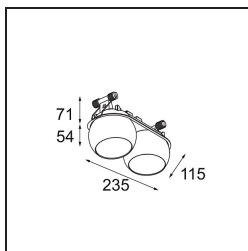

Date
Customer
Project
Type

*Marbul Recessed Adjustable 115 2x LED 2700K DE Black Structure*

**Specifications**

Material	14222232
Light Source Type	LED
LED Type	CREE 1507
LED technology	LED COB
CRI	Min. 90
Colour Temperature	2700K
Lifetime	L80B20 @50,000 Hours
Lamp Included	Yes
Number of Light Sources	2
CIE flux code	100 100 100 100 88
Binning (SDCM)	2
Light Direction	Down
Optic	Reflector
Input Voltage	Constant Current Driver Required
Electrical Class	III
IP Rating	20
Glow wire rating (°C)	960
Indoor/Outdoor	Indoor
Application	Ceiling, Wall
Mounting	Recessed
Cut-out size (mm)	ø 108 (x 2) L 228
Mounting depth (mm)	100.0
Adjustability	H 360° V 45°
Distance to Lighted Object (m)	0,1
Primary Colour & Primary Finish	Black, Structure
Gross weight (g)	1800.0
Drive current (mA)	350      500
Min. forward voltage (Vf)	15,3      15,8
Max. forward voltage (Vf)	19,3      19,8
Connected load (W)	6,0      8,9
Luminous flux per lamp (lm)	634      852
Efficacy (lm/W)	106      96
Glare rating	14      15