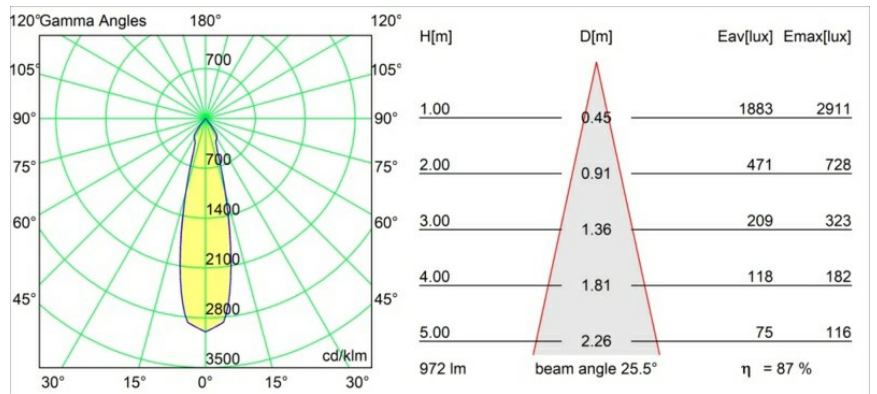

Light distribution & beam diagram