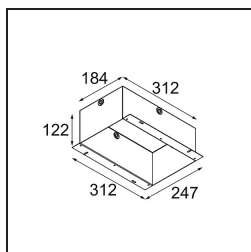

Optical Accessories

- **10216830** Reflector 82 Super Spot Aluminium Anodised
- **10216930** Reflector 82 Super Spot Champagne Anodised
- **10217030** Reflector 82 Super Spot Gold Anodised
- **10217130** Reflector 82 Medium Aluminium Anodised
- **10217230** Reflector 82 Medium Champagne Anodised
- **10217330** Reflector 82 Medium Gold Anodised
- **10217430** Reflector 82 Flood Aluminium Anodised
- **10217530** Reflector 82 Flood Champagne Anodised
- **10217630** Reflector 82 Flood Gold Anodised

Installation Accessories

10390130 Installation Housing 183x312x122