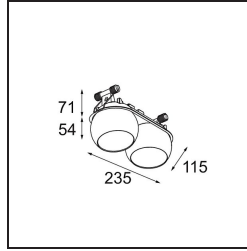

Date
Customer
Project
Type

Marbul Recessed Adjustable 115 2x LED 2700K DE Black Structure

Specifications

Material	14222232
Light Source Type	LED
LED Type	CREE 1507
LED technology	LED COB
CRI	Min. 90
Colour Temperature	2700K
Lifetime	L80B20 @50,000 Hours
Lamp Included	Yes
Number of Light Sources	2
CIE flux code	100 100 100 100 88
Binning (SDCM)	2
Light Direction	Down
Optic	Reflector
Input Voltage	Constant Current Driver Required
Electrical Class	III
IP Rating	20
Glow wire rating (°C)	960
Indoor/Outdoor	Indoor
Application	Ceiling, Wall
Mounting	Recessed
Cut-out size (mm)	∅ 108 (x 2) L 228
Mounting depth (mm)	100.0
Adjustability	H 360° V 45°
Distance to Lighted Object (m)	0,1
Primary Colour & Primary Finish	Black, Structure
Gross weight (g)	1800.0
Drive current (mA)	350 500
Min. forward voltage (Vf)	15,3 15,8
Max. forward voltage (Vf)	19,3 19,8
Connected load (W)	6,0 8,9
Delivered lumens (lm)	634 852
Efficacy (lm/W)	106 96
Glare rating	14 15
Remark	<ul style="list-style-type: none"> • 4000K on request • Magnetic reflector not included • 4000K on request • This is not a complete product. Magnetic

- reflector required.
- This is not a complete product. Magnetic reflector required.
-

TM30 & CRI diagram

Light distribution & beam diagram

Optical Accessories

- **10216830** Reflector 82 Super Spot Aluminium Anodised
- **10216930** Reflector 82 Super Spot Champagne Anodised
- **10217030** Reflector 82 Super Spot Gold Anodised
- **10217130** Reflector 82 Medium Aluminium Anodised
- **10217230** Reflector 82 Medium Champagne Anodised
- **10217330** Reflector 82 Medium Gold Anodised
- **10217430** Reflector 82 Flood Aluminium Anodised
- **10217530** Reflector 82 Flood Champagne Anodised
- **10217630** Reflector 82 Flood Gold Anodised