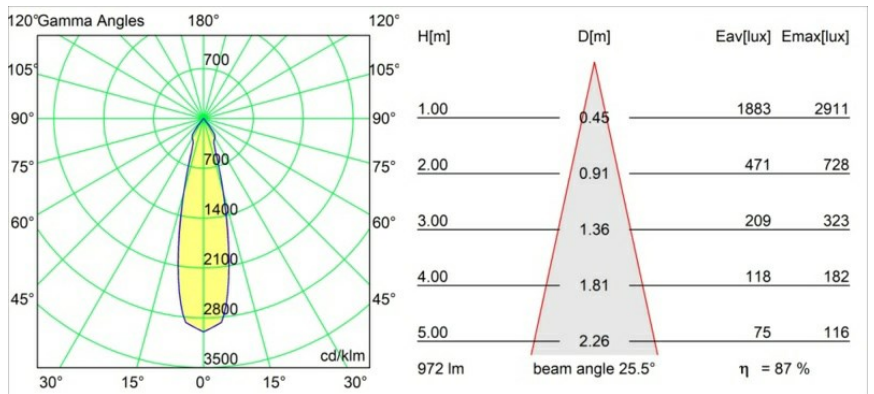

Light distribution & beam diagram