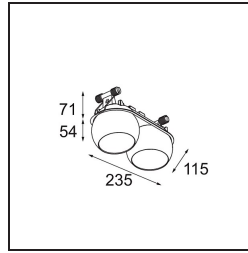

Date
Customer
Project
Type

Marbul Recessed Adjustable 115 2x LED 2700K DE Black Structure

Specifications

Material	14222232
Light Source Type	LED
LED Type	CREE 1507
LED technology	LED COB
CRI	Min. 90
Colour Temperature	2700K
Lifetime	L80B20 @50,000 Hours
Lamp Included	Yes
Number of Light Sources	2
CIE flux code	100 100 100 100 88
Binning (SDCM)	2
Light Direction	Down
Optic	Reflector
Input Voltage	Constant Current Driver Required
Electrical Class	III
IP Rating	20
Glow wire rating (°C)	960
Indoor/Outdoor	Indoor
Application	Ceiling, Wall
Mounting	Recessed
Cut-out size (mm)	ø 108 (x 2) L 228
Mounting depth (mm)	100.0
Adjustability	H 360° V 45°
Distance to Lighted Object (m)	0,1
Primary Colour & Primary Finish	Black, Structure
Gross weight (g)	1800.0
Drive current (mA)	350 500
Min. forward voltage (Vf)	15,3 15,8
Max. forward voltage (Vf)	19,3 19,8
Connected load (W)	6,0 8,9
Luminous flux per lamp (lm)	634 852
Efficacy (lm/W)	106 96
Glare rating	14 15

TM30 & CRI diagram

Light distribution & beam diagram

Diagrams

Optical Accessories

- 10216830 Reflector 82 Super Spot Aluminium Anodised
- 10216930 Reflector 82 Super Spot Champagne Anodised
- 10217030 Reflector 82 Super Spot Gold Anodised
- 10217130 Reflector 82 Medium Aluminium Anodised
- 10217230 Reflector 82 Medium Champagne Anodised
- 10217330 Reflector 82 Medium Gold Anodised
- 10217430 Reflector 82 Flood Aluminium Anodised
- 10217530 Reflector 82 Flood Champagne Anodised
- 10217630 Reflector 82 Flood Gold Anodised