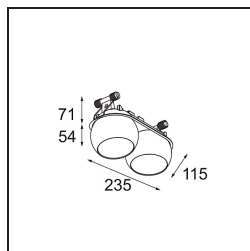

Date
Customer
Project
Type

Marbul Recessed Adjustable 115 2x LED 2700K DE White Structure

Specifications

Material	14222209
Light Source Type	LED
LED Type	CREE 1507
LED technology	LED COB
CRI	Min. 90
Colour Temperature	2700K
Lifetime	L80B20 @50,000 Hours
Lamp Included	Yes
Number of Light Sources	2
CIE flux code	100 100 100 100 88
Binning (SDCM)	2
Light Direction	Down
Optic	Reflector
Input Voltage	Constant Current Driver Required
Electrical Class	III
IP Rating	20
Glow wire rating (°C)	960
Indoor/Outdoor	Indoor
Application	Ceiling, Wall
Mounting	Recessed
Cut-out size (mm)	ø 108 (x 2) L 228
Mounting depth (mm)	100.0
Adjustability	H 360° V 45°
Distance to Lighted Object (m)	0,1
Primary Colour & Primary Finish	White, Structure
Gross weight (g)	1800.0
Drive current (mA)	350 500
Min. forward voltage (Vf)	15.3 15.8
Max. forward voltage (Vf)	19.3 19.8
Connected load (W)	6.0 8.9
Luminous flux per lamp (lm)	634 852
Efficacy (lm/W)	106 96
Glare rating	14 15