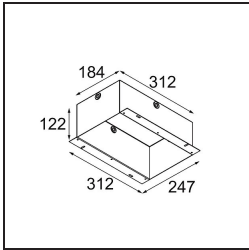

Optical Accessories

- **10216830** Reflector 82 Super Spot Aluminium Anodised
- **10216930** Reflector 82 Super Spot Champagne Anodised
- **10217030** Reflector 82 Super Spot Gold Anodised
- **10217130** Reflector 82 Medium Aluminium Anodised
- **10217230** Reflector 82 Medium Champagne Anodised
- **10217330** Reflector 82 Medium Gold Anodised
- **10217430** Reflector 82 Flood Aluminium Anodised
- **10217530** Reflector 82 Flood Champagne Anodised
- **10217630** Reflector 82 Flood Gold Anodised

Installation Accessories

10390130 Installation Housing 183x312x122