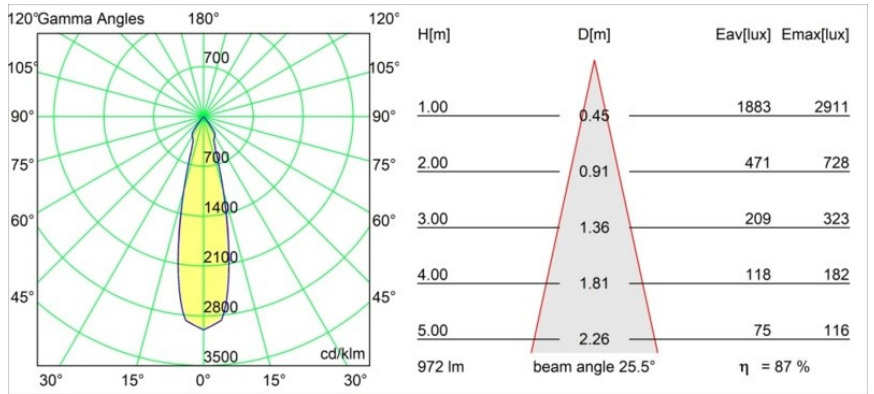

Light distribution & beam diagram