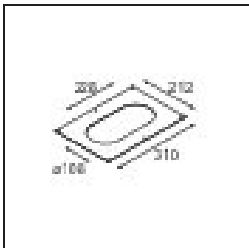

12291530 Plaster Kit 310x212 - 54x120 1x

- Choose a required accessory