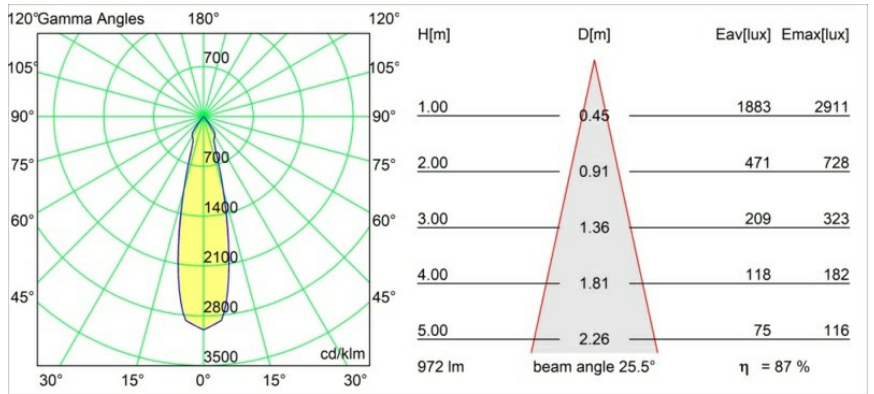

Light distribution & beam diagram