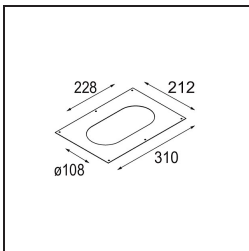

12291530 Plaster Kit 310x212 - 108x120 1x

- Choose a required accessory