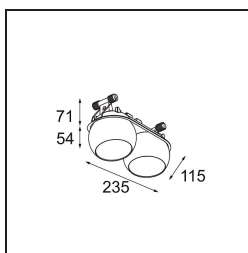

Specifications

Material	14222209
Light Source Type	LED
LED Type	CREE 1507
LED technology	LED COB
CRI	Min. 90
Colour Temperature	2700K
Lifetime	L80B20 @50,000 Hours
Lamp Included	Yes
Number of Light Sources	2
CIE flux code	100 100 100 100 88
Binning (SDCM)	2
Light Direction	Down
Optic	Reflector
Input Voltage	Constant Current Driver Required
Electrical Class	III
IP Rating	20
Glow wire rating (°C)	960
Indoor/Outdoor	Indoor
Application	Ceiling, Wall
Mounting	Recessed
Cut-out size (mm)	ø 108 (x 2) L 228
Mounting depth (mm)	100.0
Adjustability	H 360° V 45°
Distance to Lighted Object (m)	0,1
Primary Colour & Primary Finish	White, Structure
Gross weight (g)	1800.0
Drive current (mA)	350 500
Min. forward voltage (Vf)	15.3 15.8
Max. forward voltage (Vf)	19.3 19.8
Connected load (W)	6.0 8.9
Luminous flux per lamp (lm)	634 852
Efficacy (lm/W)	106 96
Glare rating	14 15