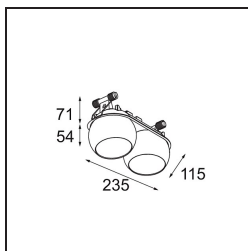

Specifications

Material	14222209
Light Source Type	LED
LED Type	CREE 1507
LED technology	LED COB
CRI	Min. 90
Colour Temperature	2700K
Lifetime	L80B20 @50,000 Hours
Lamp Included	Yes
Number of Light Sources	2
CIE flux code	100 100 100 100 88
Binning (SDCM)	2
Light Direction	Down
Optic	Reflector
Input Voltage	Constant Current Driver Required
Electrical Class	III
IP Rating	20
Glow wire rating (°C)	960
Indoor/Outdoor	Indoor
Application	Ceiling, Wall
Mounting	Recessed
Cut-out size (mm)	ø 108 (x 2) L 228
Mounting depth (mm)	100.0
Adjustability	H 360° V 45°
Distance to Lighted Object (m)	0,1
Primary Colour & Primary Finish	White, Structure
Gross weight (g)	1800.0
Drive current (mA)	350 500
Min. forward voltage (Vf)	15,3 15,8
Max. forward voltage (Vf)	19,3 19,8
Connected load (W)	6,0 8,9
Luminous flux per lamp (lm)	634 852
Efficacy (lm/W)	106 96
Glare rating	14 15