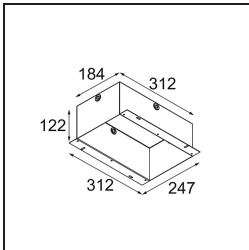

Optical Accessories

- 10216830 Reflector 82 Super Spot Aluminium Anodised
- 10216930 Reflector 82 Super Spot Champagne Anodised
- 10217030 Reflector 82 Super Spot Gold Anodised
- 10217130 Reflector 82 Medium Aluminium Anodised
- 10217230 Reflector 82 Medium Champagne Anodised
- 10217330 Reflector 82 Medium Gold Anodised
- 10217430 Reflector 82 Flood Aluminium Anodised
- 10217530 Reflector 82 Flood Champagne Anodised
- 10217630 Reflector 82 Flood Gold Anodised

Installation Accessories

10390130 Installation Housing 183x312x122