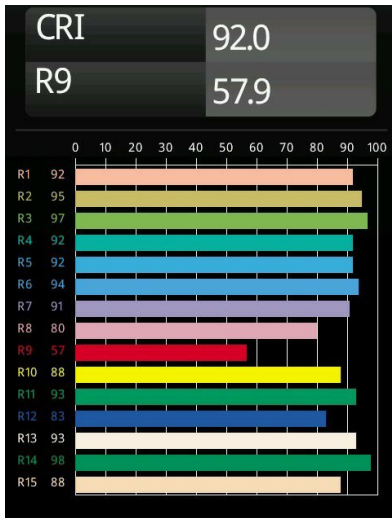

Date
Customer
Project
Type

*Marbul Recessed Adjustable 115 2x LED 2700K DE White Structure*

Marbul is a timeless, spherical accent luminaire. Its pure geometrical shape makes it easily fit in every interior. Why designers love it so? The attention to detail and the simplicity of the shape present a minimalistic, elegant and versatile design for those looking to experiment with organic lighting.

**Specifications**

Material	14222209
Light Source Type	LED
LED Type	CREE 1507
LED technology	LED COB
CRI	Min. 90
Colour Temperature	2700K
Lifetime	L80B20 @50,000 Hours
Lamp Included	Yes
Number of Light Sources	2
CIE flux code	100 100 100 100 88
Binning (SDCM)	2
Light Direction	Down
Optic	Reflector
Input Voltage	Constant Current Driver Required
Electrical Class	III
IP Rating	20
Glow wire rating (°C)	960
Indoor/Outdoor	Indoor
Application	Ceiling, Wall
Mounting	Recessed
Cut-out size (mm)	∅ 108 (x 2) L 228
Mounting depth (mm)	100.0
Adjustability	H 360° V 45°
Distance to Lighted Object (m)	0,1
Primary Colour & Primary Finish	White, Structure
Gross weight (g)	1800.0
Drive current (mA)	350      500
Min. forward voltage (Vf)	15,3      15,8
Max. forward voltage (Vf)	19,3      19,8
Connected load (W)	6,0      8,9
Delivered lumens (lm)	634      852
Efficacy (lm/W)	106      96
Glare rating	14      15
Remark	<ul style="list-style-type: none"> <li>• 4000K on request</li> <li>• Magnetic reflector not included</li> <li>• 4000K on request</li> <li>• This is not a complete product. Magnetic</li> </ul>

reflector required.

- This is not a complete product. Magnetic reflector required.
-

**TM30 & CRI diagram**

**Light distribution & beam diagram**