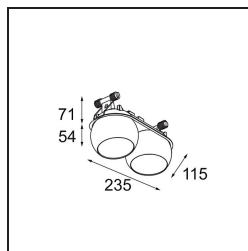

**Specifications**

Material	14222209
Light Source Type	LED
LED Type	CREE 1507
LED technology	LED COB
CRI	Min. 90
Colour Temperature	2700K
Lifetime	L80B20 @50,000 Hours
Lamp Included	Yes
Number of Light Sources	2
CIE flux code	100 100 100 100 88
Binning (SDCM)	2
Light Direction	Down
Optic	Reflector
Input Voltage	Constant Current Driver Required
Electrical Class	III
IP Rating	20
Glow wire rating (°C)	960
Indoor/Outdoor	Indoor
Application	Ceiling, Wall
Mounting	Recessed
Cut-out size (mm)	∅ 108 (x 2) L 228
Mounting depth (mm)	100.0
Adjustability	H 360° V 45°
Distance to Lighted Object (m)	0,1
Primary Colour & Primary Finish	White, Structure
Gross weight (g)	1800.0
Drive current (mA)	350      500
Min. forward voltage (Vf)	15,3      15,8
Max. forward voltage (Vf)	19,3      19,8
Connected load (W)	6,0      8,9
Delivered lumens (lm)	634      852
Efficacy (lm/W)	106      96
Glare rating	14      15
Remark	<ul style="list-style-type: none"> <li>• 4000K on request</li> <li>• Magnetic reflector not included</li> <li>• 4000K on request</li> <li>• This is not a complete product. Magnetic</li> </ul>