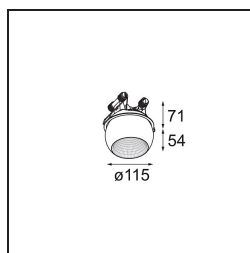

Date
Customer
Project
Type

*Marbul Recessed Adjustable 115 1x LED 3000K DE Black Structure*

**Specifications**

Material	14222132
Light Source Type	LED
LED Type	CREE 1507
LED technology	LED COB
CRI	Min. 90
Colour Temperature	3000K
Lifetime	L80B20 @50,000 Hours
Lamp Included	Yes
Number of Light Sources	1
CIE flux code	100 100 100 100 88
Binning (SDCM)	2
Light Direction	Down
Optic	Reflector
Input Voltage	Constant Current Driver Required
Electrical Class	III
IP Rating	20
Glow wire rating (°C)	960
Indoor/Outdoor	Indoor
Application	Ceiling, Wall
Mounting	Recessed
Cut-out size (mm)	ø108
Mounting depth (mm)	100.0
Adjustability	H 360° V 45°
Distance to Lighted Object (m)	0,1
Primary Colour & Primary Finish	Black, Structure
Gross weight (g)	979.0
Drive current (mA)	350      500
Min. forward voltage (Vf)	15,3      15,8
Max. forward voltage (Vf)	19,3      19,8
Connected load (W)	6,0      8,9
Luminous flux per lamp (lm)	718      964
Efficacy (lm/W)	120      108
Glare rating	15      16