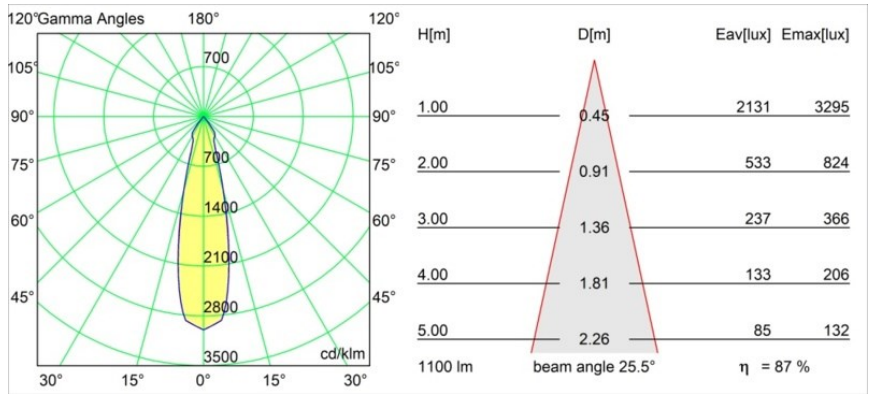

Light distribution & beam diagram