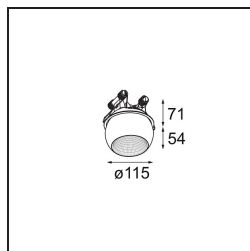

Date
Customer
Project
Type

Marbul Recessed Adjustable 115 1x LED 3000K DE White Structure

Specifications

Material	14222109
Light Source Type	LED
LED Type	CREE 1507
LED technology	LED COB
CRI	Min. 90
Colour Temperature	3000K
Lifetime	L80B20 @50,000 Hours
Lamp Included	Yes
Number of Light Sources	1
CIE flux code	100 100 100 100 88
Binning (SDCM)	2
Light Direction	Down
Optic	Reflector
Input Voltage	Constant Current Driver Required
Electrical Class	III
IP Rating	20
Glow wire rating (°C)	960
Indoor/Outdoor	Indoor
Application	Ceiling, Wall
Mounting	Recessed
Cut-out size (mm)	ø108
Mounting depth (mm)	100.0
Adjustability	H 360° V 45°
Distance to Lighted Object (m)	0,1
Primary Colour & Primary Finish	White, Structure
Gross weight (g)	979.0
Drive current (mA)	350 500
Min. forward voltage (Vf)	15,3 15,8
Max. forward voltage (Vf)	19,3 19,8
Connected load (W)	6,0 8,9
Luminous flux per lamp (lm)	718 964
Efficacy (lm/W)	120 108
Glare rating	15 16