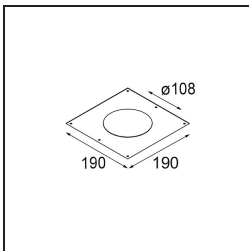

12290530 Plaster Kit 190X190 - 108 1x

- Choose a required accessory