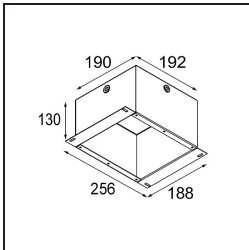

Optical Accessories

- 10216830 Reflector 82 Super Spot Aluminium Anodised
- 10216930 Reflector 82 Super Spot Champagne Anodised
- 10217030 Reflector 82 Super Spot Gold Anodised
- 10217130 Reflector 82 Medium Aluminium Anodised
- 10217230 Reflector 82 Medium Champagne Anodised
- 10217330 Reflector 82 Medium Gold Anodised
- 10217430 Reflector 82 Flood Aluminium Anodised
- 10217530 Reflector 82 Flood Champagne Anodised
- 10217630 Reflector 82 Flood Gold Anodised

Installation Accessories

10889830 Installation Housing 192x190x130