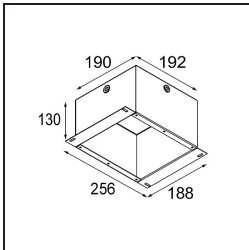

Optical Accessories

- **10216830** Reflector 82 Super Spot Aluminium Anodised
- **10216930** Reflector 82 Super Spot Champagne Anodised
- **10217030** Reflector 82 Super Spot Gold Anodised
- **10217130** Reflector 82 Medium Aluminium Anodised
- **10217230** Reflector 82 Medium Champagne Anodised
- **10217330** Reflector 82 Medium Gold Anodised
- **10217430** Reflector 82 Flood Aluminium Anodised
- **10217530** Reflector 82 Flood Champagne Anodised
- **10217630** Reflector 82 Flood Gold Anodised

Installation Accessories

10889830 Installation Housing 192x190x130