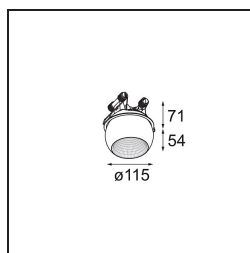

Date
Customer
Project
Type

Marbul Recessed Adjustable 115 1x LED 2700K DE Black Structure

Specifications

Material	14222032
Light Source Type	LED
LED Type	CREE 1507
LED technology	LED COB
CRI	Min. 90
Colour Temperature	2700K
Lifetime	L80B20 @50,000 Hours
Lamp Included	Yes
Number of Light Sources	1
CIE flux code	100 100 100 100 88
Binning (SDCM)	2
Light Direction	Down
Optic	Reflector
Input Voltage	Constant Current Driver Required
Electrical Class	III
IP Rating	20
Glow wire rating (°C)	960
Indoor/Outdoor	Indoor
Application	Ceiling, Wall
Mounting	Recessed
Cut-out size (mm)	ø108
Mounting depth (mm)	100.0
Adjustability	H 360° V 45°
Distance to Lighted Object (m)	0,1
Primary Colour & Primary Finish	Black, Structure
Gross weight (g)	979.0
Drive current (mA)	350 500
Min. forward voltage (Vf)	15,3 15,8
Max. forward voltage (Vf)	19,3 19,8
Connected load (W)	6,0 8,9
Luminous flux per lamp (lm)	634 852
Efficacy (lm/W)	106 96
Glare rating	14 15