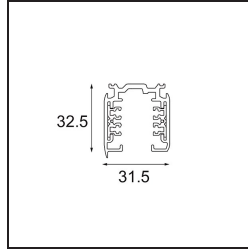

Date _____
Customer _____
Project _____
Type _____

FFD_Track 230V Dali Profile Surface 1000 Black

Specifications

Material	14212202
Lamp Included	No
Number of Light Sources	0
Input Voltage	230V
Electrical Class	I
IP Rating	20
Glow wire rating (°C)	960
Indoor/Outdoor	Indoor
Application	Ceiling, Wall
Mounting	Surface
Adjustability	Not Applicable
Primary Colour & Primary Finish	Black,
Gross weight (g)	1475.0