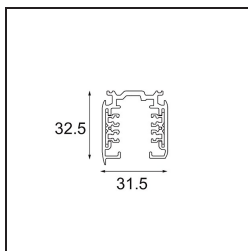

Date
Customer
Project
Type

FFD_Track 230V Dali Profile Surface 1000 White Shiny

Specifications

Material	14212201
Lamp Included	No
Number of Light Sources	0
Input Voltage	230V
Electrical Class	I
IP Rating	20
Glow wire rating (°C)	960
Indoor/Outdoor	Indoor
Application	Ceiling, Wall
Mounting	Surface
Adjustability	Not Applicable
Primary Colour & Primary Finish	White, Shiny
Gross weight (g)	1475.0