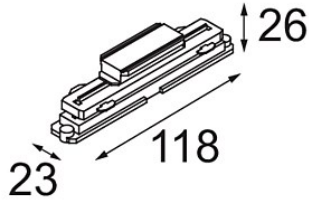

Date \_\_\_\_\_  
Customer \_\_\_\_\_  
Project \_\_\_\_\_  
Type \_\_\_\_\_

*Track 230V Dali Connection Internal Electrical/Mechanical White*

**Specifications**

Material	14211501
Lamp Included	No
Number of Light Sources	0
Input Voltage	230V
Electrical Class	I
IP Rating	20
Glow wire rating (°C)	960
Indoor/Outdoor	Indoor
Adjustability	Not Applicable
Primary Colour & Primary Finish	White,
Gross weight (g)	49.0