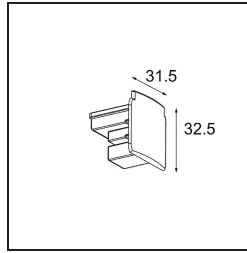

Date _____
Customer _____
Project _____
Type _____

FFD_Track 230V Dali Endplate White

Specifications

Material	14211401
Lamp Included	No
Number of Light Sources	0
IP Rating	20
Glow wire rating (°C)	960
Indoor/Outdoor	Indoor
Adjustability	Not Applicable
Primary Colour & Primary Finish	White,
Gross weight (g)	24.0