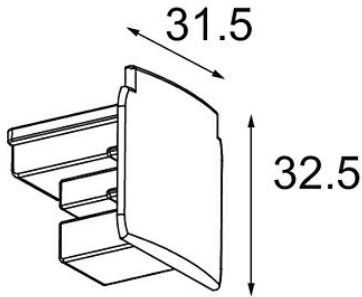

Date _____
Customer _____
Project _____
Type _____

FFD_Track 230V Dali Endplate White

Specifications

Material	14211401
Lamp Included	No
Number of Light Sources	0
IP Rating	20
Glow wire rating (°C)	960
Indoor/Outdoor	Indoor
Adjustability	Not Applicable
Primary Colour & Primary Finish	White,
Gross weight (g)	24.0