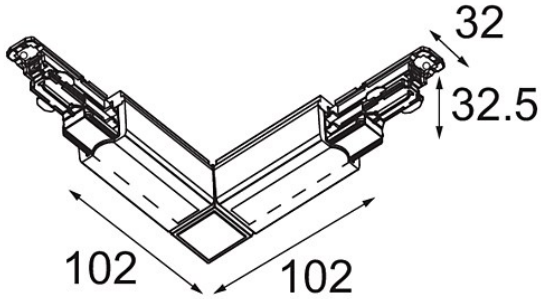

Date
Customer
Project
Type

FFD_Track 230V Dali Connection 90° Electrical/Mechanical Outside Black

Specifications

Material	14210902
Lamp Included	No
Number of Light Sources	0
Input Voltage	230V
Electrical Class	I
IP Rating	20
Glow wire rating (°C)	960
Indoor/Outdoor	Indoor
Adjustability	Not Applicable
Primary Colour & Primary Finish	Black,
Gross weight (g)	182.0