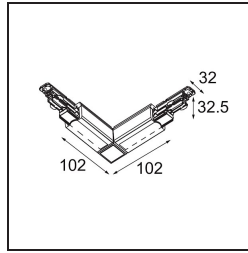

Date
Customer
Project
Type

FFD_Track 230V Dali Connection 90° Electrical/Mechanical Outside Black

Specifications

Material	14210902
Lamp Included	No
Number of Light Sources	0
Input Voltage	230V
Electrical Class	I
IP Rating	20
Glow wire rating (°C)	960
Indoor/Outdoor	Indoor
Adjustability	Not Applicable
Primary Colour & Primary Finish	Black,
Gross weight (g)	182.0