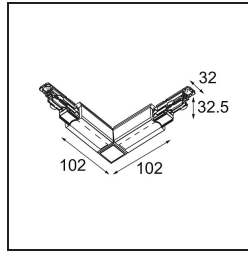

Date
Customer
Project
Type

*FFD\_Track 230V Dali Connection 90° Electrical/Mechanical Inside Black*

**Specifications**

Material	14210802
Lamp Included	No
Number of Light Sources	0
Input Voltage	230V
Electrical Class	I
IP Rating	20
Glow wire rating (°C)	960
Indoor/Outdoor	Indoor
Adjustability	Not Applicable
Primary Colour & Primary Finish	Black,
Gross weight (g)	182.0