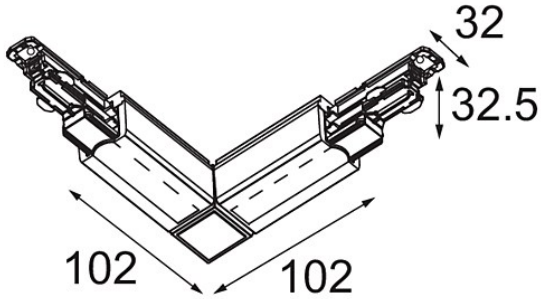

Date
Customer
Project
Type

*FFD\_Track 230V Dali Connection 90° Electrical/Mechanical Inside Black*

**Specifications**

Material	14210802
Lamp Included	No
Number of Light Sources	0
Input Voltage	230V
Electrical Class	I
IP Rating	20
Glow wire rating (°C)	960
Indoor/Outdoor	Indoor
Adjustability	Not Applicable
Primary Colour & Primary Finish	Black,
Gross weight (g)	182.0