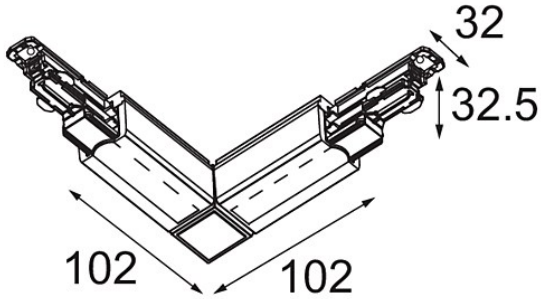

Date
Customer
Project
Type

*FFD\_Track 230V Dali Connection 90° Electrical/Mechanical Inside White*

**Specifications**

Material	14210801
Lamp Included	No
Number of Light Sources	0
Input Voltage	230V
Electrical Class	I
IP Rating	20
Glow wire rating (°C)	960
Indoor/Outdoor	Indoor
Adjustability	Not Applicable
Primary Colour & Primary Finish	White,
Gross weight (g)	182.0