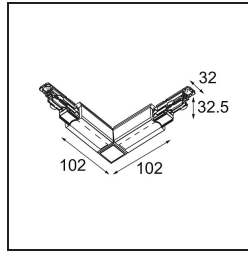

Date
Customer
Project
Type

*FFD\_Track 230V Dali Connection 90° Electrical/Mechanical Inside White*

**Specifications**

Material	14210801
Lamp Included	No
Number of Light Sources	0
Input Voltage	230V
Electrical Class	I
IP Rating	20
Glow wire rating (°C)	960
Indoor/Outdoor	Indoor
Adjustability	Not Applicable
Primary Colour & Primary Finish	White,
Gross weight (g)	182.0