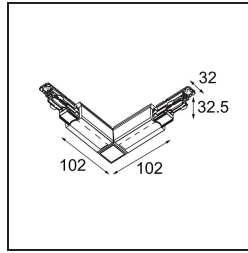

Date
Customer
Project
Type

FFD_Track 230V Dali Connection 90° Electrical/Mechanical Inside White

Specifications

Material	14210801
Lamp Included	No
Number of Light Sources	0
Input Voltage	230V
Electrical Class	I
IP Rating	20
Glow wire rating (°C)	960
Indoor/Outdoor	Indoor
Adjustability	Not Applicable
Primary Colour & Primary Finish	White,
Gross weight (g)	182.0