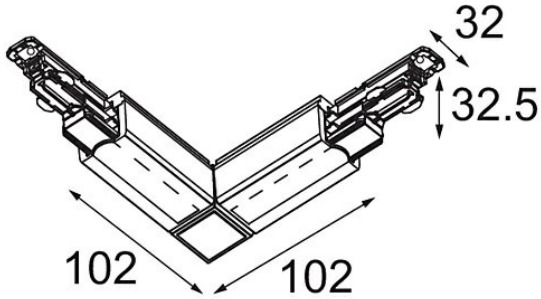

Date
Customer
Project
Type

FFD_Track 230V Dali Connection 90° Electrical/Mechanical Inside White

Specifications

Material	14210801
Lamp Included	No
Number of Light Sources	0
Input Voltage	230V
Electrical Class	I
IP Rating	20
Glow wire rating (°C)	960
Indoor/Outdoor	Indoor
Adjustability	Not Applicable
Primary Colour & Primary Finish	White,
Gross weight (g)	182.0