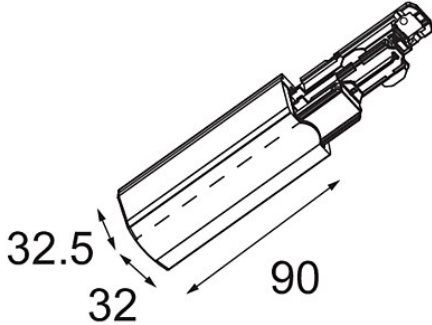

Date _____
Customer _____
Project _____
Type _____

FFD_Track 230V Dali Power Feed Left Black

Specifications

Material	14210602
Lamp Included	No
Number of Light Sources	0
Input Voltage	230V
Electrical Class	I
IP Rating	20
Glow wire rating (°C)	960
Indoor/Outdoor	Indoor
Adjustability	Not Applicable
Primary Colour & Primary Finish	Black,
Gross weight (g)	83.0