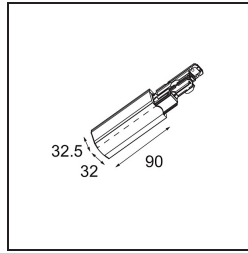

Date _____
Customer _____
Project _____
Type _____

FFD_Track 230V Dali Power Feed Left Black

Specifications

Material	14210602
Lamp Included	No
Number of Light Sources	0
Input Voltage	230V
Electrical Class	I
IP Rating	20
Glow wire rating (°C)	960
Indoor/Outdoor	Indoor
Adjustability	Not Applicable
Primary Colour & Primary Finish	Black,
Gross weight (g)	83.0