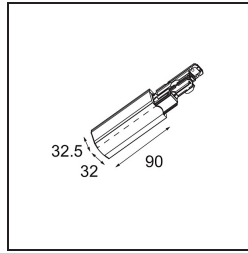

Date \_\_\_\_\_  
Customer \_\_\_\_\_  
Project \_\_\_\_\_  
Type \_\_\_\_\_

*FFD\_Track 230V Dali Power Feed Left White*

**Specifications**

Material	14210601
Lamp Included	No
Number of Light Sources	0
Input Voltage	230V
Electrical Class	I
IP Rating	20
Glow wire rating (°C)	960
Indoor/Outdoor	Indoor
Adjustability	Not Applicable
Primary Colour & Primary Finish	White,
Gross weight (g)	83.0