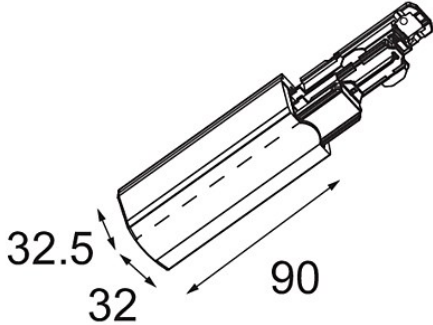

Date \_\_\_\_\_  
Customer \_\_\_\_\_  
Project \_\_\_\_\_  
Type \_\_\_\_\_

*FFD\_Track 230V Dali Power Feed Left White*

**Specifications**

Material	14210601
Lamp Included	No
Number of Light Sources	0
Input Voltage	230V
Electrical Class	I
IP Rating	20
Glow wire rating (°C)	960
Indoor/Outdoor	Indoor
Adjustability	Not Applicable
Primary Colour & Primary Finish	White,
Gross weight (g)	83.0