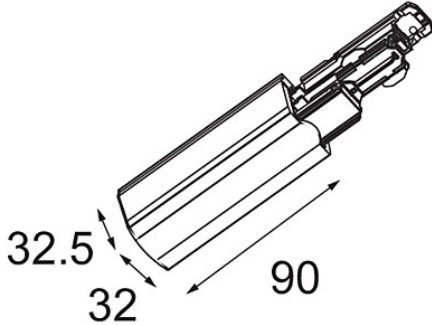

Date _____
Customer _____
Project _____
Type _____

FFD_Track 230V Dali Power Feed Right White

Specifications

Material	14210501
Lamp Included	No
Number of Light Sources	0
Input Voltage	230V
Electrical Class	I
IP Rating	20
Glow wire rating (°C)	960
Indoor/Outdoor	Indoor
Adjustability	Not Applicable
Primary Colour & Primary Finish	White,
Gross weight (g)	83.0