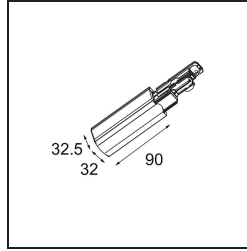

Date _____
Customer _____
Project _____
Type _____

FFD_Track 230V Dali Power Feed Right White

Specifications

Material	14210501
Lamp Included	No
Number of Light Sources	0
Input Voltage	230V
Electrical Class	I
IP Rating	20
Glow wire rating (°C)	960
Indoor/Outdoor	Indoor
Adjustability	Not Applicable
Primary Colour & Primary Finish	White,
Gross weight (g)	83.0