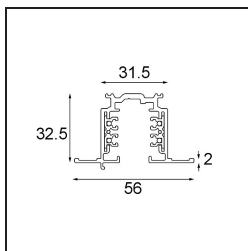

Date
Customer
Project
Type

FFD_Track 230V Dali Profile Recessed 2000 Black

Specifications

Material	14210302
Lamp Included	No
Number of Light Sources	0
Input Voltage	230V
Electrical Class	I
IP Rating	20
Glow wire rating (°C)	960
Indoor/Outdoor	Indoor
Application	Ceiling, Wall
Mounting	Recessed
Adjustability	Not Applicable
Primary Colour & Primary Finish	Black,
Gross weight (g)	2966.0

Specifications