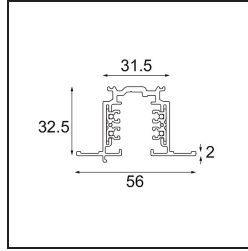

Date _____
Customer _____
Project _____
Type _____

FFD_Track 230V Dali Profile Recessed 2000 White Shiny

Specifications

Material	14210301
Lamp Included	No
Number of Light Sources	0
Input Voltage	230V
Electrical Class	I
IP Rating	20
Glow wire rating (°C)	960
Indoor/Outdoor	Indoor
Application	Ceiling, Wall
Mounting	Recessed
Adjustability	Not Applicable
Primary Colour & Primary Finish	White, Shiny
Gross weight (g)	2966.0