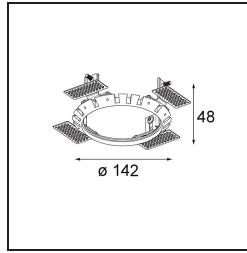

Date _____
Customer _____
Project _____
Type _____

Ring Recessed Trimless 146 lx

Specifications

Material	14204030
Lamp Included	No
Number of Light Sources	1
IP Rating	20
Glow wire rating (°C)	960
Indoor/Outdoor	Indoor
Application	Ceiling, Wall
Mounting	Recessed
Cut-out size (mm)	146
Adjustability	Not Applicable
Gross weight (g)	249.0