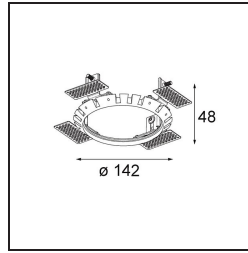

Date \_\_\_\_\_  
Customer \_\_\_\_\_  
Project \_\_\_\_\_  
Type \_\_\_\_\_

*Ring Recessed Trimless 146 lx*

**Specifications**

Material	14204030
Lamp Included	No
Number of Light Sources	1
IP Rating	20
Glow wire rating (°C)	960
Indoor/Outdoor	Indoor
Application	Ceiling, Wall
Mounting	Recessed
Cut-out size (mm)	146
Adjustability	Not Applicable
Gross weight (g)	249.0