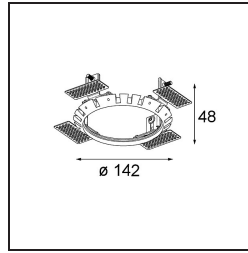

Date _____
Customer _____
Project _____
Type _____

Ring Recessed Trimless 146 lx

Specifications

Material	14204030
Lamp Included	No
Number of Light Sources	1
IP Rating	20
Glow wire rating (°C)	960
Indoor/Outdoor	Indoor
Application	Ceiling, Wall
Mounting	Recessed
Cut-out size (mm)	146
Adjustability	Not Applicable
Gross weight (g)	249.0