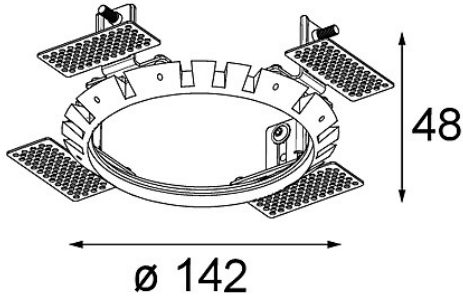

Date _____
Customer _____
Project _____
Type _____

Ring Recessed Trimless 146 lx

Specifications

Material	14204030
Lamp Included	No
Number of Light Sources	1
IP Rating	20
Glow wire rating (°C)	960
Indoor/Outdoor	Indoor
Application	Ceiling, Wall
Mounting	Recessed
Cut-out size (mm)	146
Adjustability	Not Applicable
Gross weight (g)	249.0