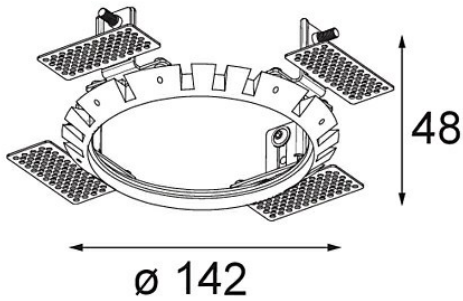

Date \_\_\_\_\_  
Customer \_\_\_\_\_  
Project \_\_\_\_\_  
Type \_\_\_\_\_

*Ring Recessed Trimless 146 lx*

**Specifications**

Material	14204030
Lamp Included	No
Number of Light Sources	1
IP Rating	20
Glow wire rating (°C)	960
Indoor/Outdoor	Indoor
Application	Ceiling, Wall
Mounting	Recessed
Cut-out size (mm)	146
Adjustability	Not Applicable
Gross weight (g)	249.0