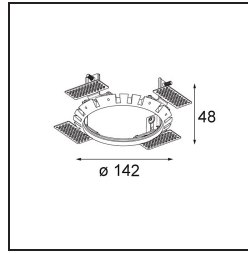

Date _____
Customer _____
Project _____
Type _____

Ring Recessed Trimless 146 lx

Specifications

Material	14204030
Lamp Included	No
Number of Light Sources	1
IP Rating	20
Glow wire rating (°C)	960
Indoor/Outdoor	Indoor
Application	Ceiling, Wall
Mounting	Recessed
Cut-out size (mm)	146
Adjustability	Not Applicable
Gross weight (g)	249.0