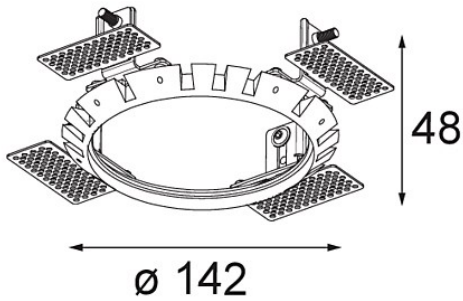

Date _____
Customer _____
Project _____
Type _____

Ring Recessed Trimless 146 lx

Specifications

Material	14204030
Lamp Included	No
Number of Light Sources	1
IP Rating	20
Glow wire rating (°C)	960
Indoor/Outdoor	Indoor
Application	Ceiling, Wall
Mounting	Recessed
Cut-out size (mm)	146
Adjustability	Not Applicable
Gross weight (g)	249.0