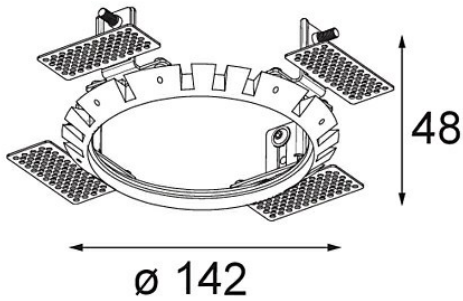

Date _____
Customer _____
Project _____
Type _____

Ring Recessed Trimless 146 lx

Specifications

Material	14204030
Lamp Included	No
Number of Light Sources	1
IP Rating	20
Glow wire rating (°C)	960
Indoor/Outdoor	Indoor
Application	Ceiling, Wall
Mounting	Recessed
Cut-out size (mm)	146
Adjustability	Not Applicable
Gross weight (g)	249.0