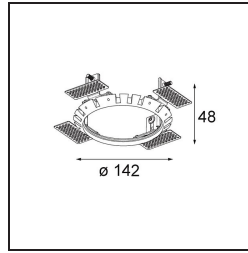

Date _____
Customer _____
Project _____
Type _____

Ring Recessed Trimless 146 lx

Specifications

Material	14204030
Lamp Included	No
Number of Light Sources	1
IP Rating	20
Glow wire rating (°C)	960
Indoor/Outdoor	Indoor
Application	Ceiling, Wall
Mounting	Recessed
Cut-out size (mm)	146
Adjustability	Not Applicable
Gross weight (g)	249.0