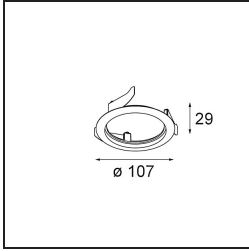

Date
Customer
Project
Type

*Wink Asy Recessed 82 1x IP54 Spreadlight LED 3000K Wide Flood DE Black Structure*

**Specifications**

Material	14202132
Light Source Type	LED
LED Type	BRIDGELUX V8G8
LED technology	LED COB
CRI	Min. 90
Colour Temperature	3000K
Lifetime	L90B10 @50,000 Hours
Lamp Included	Yes
Number of Light Sources	1
CIE flux code	63 97 100 100 57
Binning (SDCM)	2
Light Direction	Down
Optic	Reflector
Input Voltage	Constant Current Driver Required
Electrical Class	III
IP Rating	54
Glow wire rating (°C)	960
Indoor/Outdoor	Indoor
Application	Ceiling
Mounting	Recessed
Cut-out size (mm)	ø98
Mounting depth (mm)	100.0
Adjustability	H 355°
Distance to Lighted Object (m)	0,1
Primary Colour & Primary Finish	Black, Structure
Gross weight (g)	278.0
Drive current (mA)	350      500
Min. forward voltage (Vf)	13,2      13,7
Max. forward voltage (Vf)	15,0      15,4
Connected load (W)	5,0      7,2
Luminous flux per lamp (lm)	329      442
Efficacy (lm/W)	66      61
Glare rating	29      30
Remark	<ul style="list-style-type: none"> <li>• This is not a complete product. Recessed Ring or Wink Flange required.</li> </ul>

Wink may be recessed and subtle, but its technical ingenuity is nothing short of remarkable. And so is its sense of humour. As its name suggests, it likes to wink at you. The streamlined design, where elegance meets high-quality finish, results in a fixture that is half hidden in the ceiling and half peeking out. Wink 82 also fits with Wink flange, a low ring around the spot.

**TM30 & CRI diagram**

**Light distribution & beam diagram**

**Installation Accessories**

- **14203009** Ring Recessed 82 Wink White Structure
- **14203032** Ring Recessed 82 Wink 1x Black Structure

- **14203030** Ring Recessed Trimless 110 1x
- Choose a required accessory