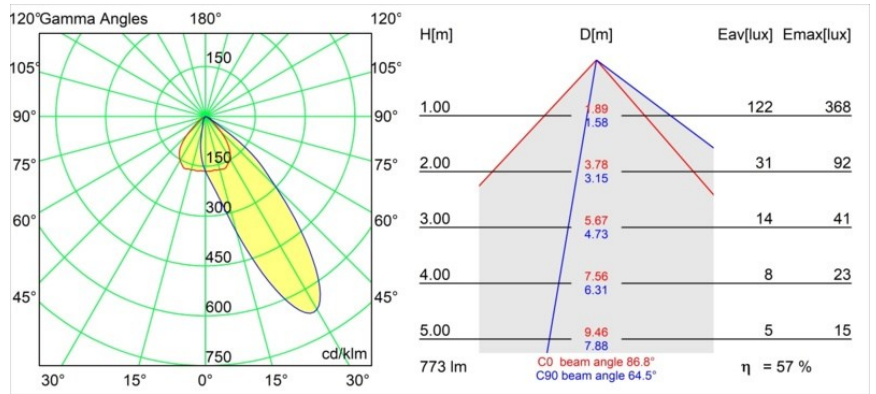

Light distribution & beam diagram