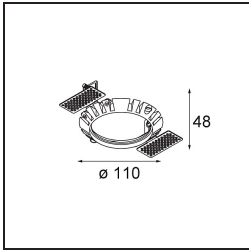

Date
Customer
Project
Type

*Wink Asy Recessed 82 1x IP54 Spreadlight LED 3000K Wide Flood DE Black Structure*

**Specifications**

Material	14202132
Light Source Type	LED
LED Type	BRIDGELUX V8G8
LED technology	LED COB
CRI	Min. 90
Colour Temperature	3000K
Lifetime	L90B10 @50,000 Hours
Lamp Included	Yes
Number of Light Sources	1
CIE flux code	63 97 100 100 57
Binning (SDCM)	2
Light Direction	Down
Optic	Reflector
Input Voltage	Constant Current Driver Required
Electrical Class	III
IP Rating	54
Glow wire rating (°C)	960
Indoor/Outdoor	Indoor
Application	Ceiling
Mounting	Recessed
Cut-out size (mm)	ø98
Mounting depth (mm)	100.0
Adjustability	H 355°
Distance to Lighted Object (m)	0,1
Primary Colour & Primary Finish	Black, Structure
Gross weight (g)	278.0
Drive current (mA)	350      500
Min. forward voltage (Vf)	13,2      13,7
Max. forward voltage (Vf)	15,0      15,4
Connected load (W)	5,0      7,2
Luminous flux per lamp (lm)	329      442
Efficacy (lm/W)	66      61
Glare rating	29      30
Remark	<ul style="list-style-type: none"> <li>• This is not a complete product. Recessed Ring or Wink Flange required.</li> </ul>

Wink may be recessed and subtle, but its technical ingenuity is nothing short of remarkable. And so is its sense of humour. As its name suggests, it likes to wink at you. The streamlined design, where elegance meets high-quality finish, results in a fixture that is half hidden in the ceiling and half peeking out. Wink 82 also fits with Wink flange, a low ring around the spot.

**TM30 & CRI diagram**

**Light distribution & beam diagram**

**Installation Accessories**

- **14203009** Ring Recessed 82 Wink White Structure
- **14203032** Ring Recessed 82 Wink 1x Black Structure

- **14203030** Ring Recessed Trimless 110 1x
- Choose a required accessory