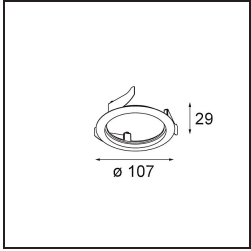

Date
Customer
Project
Type

*Wink Asy Recessed 82 1x IP54 Spreadlight LED 2700K Wide Flood DE Black Structure*

**Specifications**

Material	14202032
Light Source Type	LED
LED Type	BRIDGELUX V8G8
LED technology	LED COB
CRI	Min. 90
Colour Temperature	2700K
Lifetime	L90B10 @50,000 Hours
Lamp Included	Yes
Number of Light Sources	1
CIE flux code	63 97 100 100 57
Binning (SDCM)	2
Light Direction	Down
Optic	Reflector
Input Voltage	Constant Current Driver Required
Electrical Class	III
IP Rating	54
Glow wire rating (°C)	960
Indoor/Outdoor	Indoor
Application	Ceiling
Mounting	Recessed
Cut-out size (mm)	ø98
Mounting depth (mm)	100.0
Adjustability	H 355°
Distance to Lighted Object (m)	0,1
Primary Colour & Primary Finish	Black, Structure
Gross weight (g)	288.0
Drive current (mA)	350      500
Min. forward voltage (Vf)	13.2      13.7
Max. forward voltage (Vf)	15.0      15.4
Connected load (W)	5.0      7.2
Luminous flux per lamp (lm)	317      425
Efficacy (lm/W)	63      59
Glare rating	29      30
Remark	<ul style="list-style-type: none"> <li>This is not a complete product. Recessed Ring or Wink Flange required.</li> </ul>

**TM30 & CRI diagram**

**Light distribution & beam diagram**

Diagrams

**Installation Accessories**

- **14203009** Ring Recessed 82 Wink White Structure
- **14203032** Ring Recessed 82 Wink 1x Black Structure

- **14203030** Ring Recessed Trimless 110 1x
- Choose a required accessory