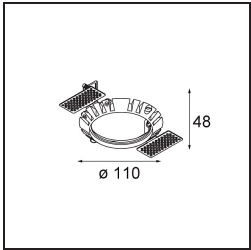

Date
Customer
Project
Type

*Wink Asy Recessed 82 1x IP54 Spreadlight LED 2700K Wide Flood DE Black Structure*

**Specifications**

Material	14202032
Light Source Type	LED
LED Type	BRIDGELUX V8G8
LED technology	LED COB
CRI	Min. 90
Colour Temperature	2700K
Lifetime	L90B10 @50,000 Hours
Lamp Included	Yes
Number of Light Sources	1
CIE flux code	63 97 100 100 57
Binning (SDCM)	2
Light Direction	Down
Optic	Reflector
Input Voltage	Constant Current Driver Required
Electrical Class	III
IP Rating	54
Glow wire rating (°C)	960
Indoor/Outdoor	Indoor
Application	Ceiling
Mounting	Recessed
Cut-out size (mm)	ø98
Mounting depth (mm)	100.0
Adjustability	H 355°
Distance to Lighted Object (m)	0,1
Primary Colour & Primary Finish	Black, Structure
Gross weight (g)	288.0
Drive current (mA)	350      500
Min. forward voltage (Vf)	13.2      13.7
Max. forward voltage (Vf)	15.0      15.4
Connected load (W)	5.0      7.2
Luminous flux per lamp (lm)	317      425
Efficacy (lm/W)	63      59
Glare rating	29      30
Remark	<ul style="list-style-type: none"> <li>This is not a complete product. Recessed Ring or Wink Flange required.</li> </ul>

**TM30 & CRI diagram**

**Light distribution & beam diagram**

Diagrams

**Installation Accessories**

- **14203009** Ring Recessed 82 Wink White Structure
- **14203032** Ring Recessed 82 Wink 1x Black Structure

- **14203030** Ring Recessed Trimless 110 1x
- Choose a required accessory