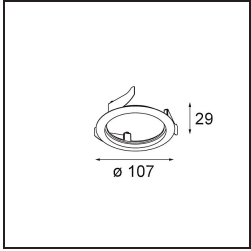

Date
Customer
Project
Type

*Wink Asy Recessed 82 1x IP54 Spreadlight LED 2700K Wide Flood DE Black Structure*

**Specifications**

Material	14202032
Light Source Type	LED
LED Type	BRIDGELUX V8G8
LED technology	LED COB
CRI	Min. 90
Colour Temperature	2700K
Lifetime	L90B10 @50,000 Hours
Lamp Included	Yes
Number of Light Sources	1
CIE flux code	63 97 100 100 57
Binning (SDCM)	2
Light Direction	Down
Optic	Reflector
Input Voltage	Constant Current Driver Required
Electrical Class	III
IP Rating	54
Glow wire rating (°C)	960
Indoor/Outdoor	Indoor
Application	Ceiling
Mounting	Recessed
Cut-out size (mm)	ø98
Mounting depth (mm)	100.0
Adjustability	H 355°
Distance to Lighted Object (m)	0,1
Primary Colour & Primary Finish	Black, Structure
Gross weight (g)	288.0
Drive current (mA)	350      500
Min. forward voltage (Vf)	13,2      13,7
Max. forward voltage (Vf)	15,0      15,4
Connected load (W)	5,0      7,2
Luminous flux per lamp (lm)	317      425
Efficacy (lm/W)	63      59
Glare rating	29      30
Remark	<ul style="list-style-type: none"> <li>• This is not a complete product. Recessed Ring or Wink Flange required.</li> </ul>

**TM30 & CRI diagram**

**Light distribution & beam diagram**

Diagrams

**Installation Accessories**

- **14203009** Ring Recessed 82 Wink White Structure
- **14203032** Ring Recessed 82 Wink 1x Black Structure

- **14203030** Ring Recessed Trimless 110 1x
- Choose a required accessory