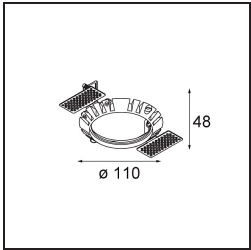

Date
Customer
Project
Type

*Wink Asy Recessed 82 1x IP54 Spreadlight LED 2700K Wide Flood DE Black Structure*

**Specifications**

Material	14202032
Light Source Type	LED
LED Type	BRIDGELUX V8G8
LED technology	LED COB
CRI	Min. 90
Colour Temperature	2700K
Lifetime	L90B10 @50,000 Hours
Lamp Included	Yes
Number of Light Sources	1
CIE flux code	63 97 100 100 57
Binning (SDCM)	2
Light Direction	Down
Optic	Reflector
Input Voltage	Constant Current Driver Required
Electrical Class	III
IP Rating	54
Glow wire rating (°C)	960
Indoor/Outdoor	Indoor
Application	Ceiling
Mounting	Recessed
Cut-out size (mm)	ø98
Mounting depth (mm)	100.0
Adjustability	H 355°
Distance to Lighted Object (m)	0,1
Primary Colour & Primary Finish	Black, Structure
Gross weight (g)	288.0
Drive current (mA)	350      500
Min. forward voltage (Vf)	13,2      13,7
Max. forward voltage (Vf)	15,0      15,4
Connected load (W)	5,0      7,2
Luminous flux per lamp (lm)	317      425
Efficacy (lm/W)	63      59
Glare rating	29      30
Remark	<ul style="list-style-type: none"> <li>• This is not a complete product. Recessed Ring or Wink Flange required.</li> </ul>

**TM30 & CRI diagram**

**Light distribution & beam diagram**

Diagrams

**Installation Accessories**

- **14203009** Ring Recessed 82 Wink White Structure
- **14203032** Ring Recessed 82 Wink 1x Black Structure

- **14203030** Ring Recessed Trimless 110 1x
- Choose a required accessory