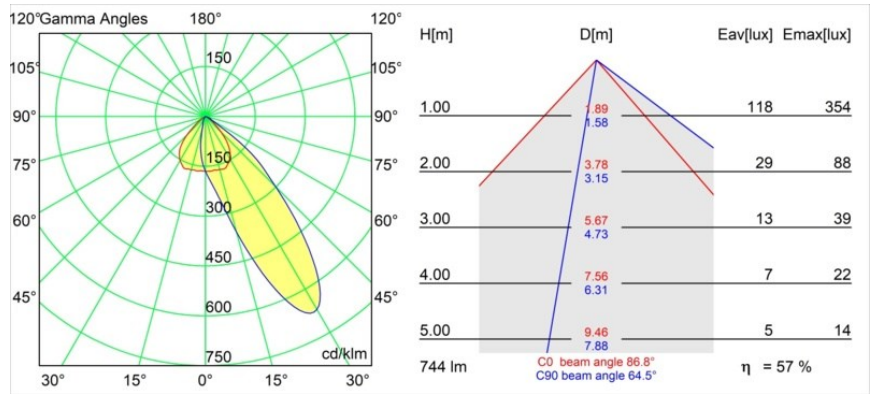

Light distribution & beam diagram