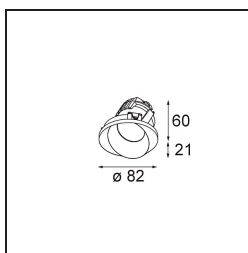

Date
Customer
Project
Type

*Wink Asy Recessed 82 1x IP54 Spreadlight LED 2700K Wide Flood DE Black Structure*

**Specifications**

Material	14202032
Light Source Type	LED
LED Type	BRIDGELUX V8G8
LED technology	LED COB
CRI	Min. 90
Colour Temperature	2700K
Lifetime	L90B10 @50,000 Hours
Lamp Included	Yes
Number of Light Sources	1
CIE flux code	63 97 100 100 57
Binning (SDCM)	2
Light Direction	Down
Optic	Reflector
Input Voltage	Constant Current Driver Required
Electrical Class	III
IP Rating	54
Glow wire rating (°C)	960
Indoor/Outdoor	Indoor
Application	Ceiling
Mounting	Recessed
Cut-out size (mm)	ø98
Mounting depth (mm)	100.0
Adjustability	H 355°
Distance to Lighted Object (m)	0,1
Primary Colour & Primary Finish	Black, Structure
Gross weight (g)	288.0
Drive current (mA)	350      500
Min. forward voltage (Vf)	13.2      13.7
Max. forward voltage (Vf)	15.0      15.4
Connected load (W)	5.0      7.2
Luminous flux per lamp (lm)	317      425
Efficacy (lm/W)	63      59
Glare rating	29      30
Remark	<ul style="list-style-type: none"> <li>This is not a complete product. Recessed Ring or Wink Flange required.</li> </ul>

**TM30 & CRI diagram**

**Light distribution & beam diagram**

Diagrams

**Installation Accessories**

- **14203009** Ring Recessed 82 Wink White Structure
- **14203032** Ring Recessed 82 Wink 1x Black Structure