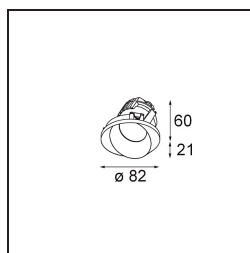

Date
Customer
Project
Type

*Wink Asy Recessed 82 1x IP54 Spreadlight LED 2700K Wide Flood DE White Structure*

**Specifications**

Material	14202009
Light Source Type	LED
LED Type	BRIDGELUX V8G8
LED technology	LED COB
CRI	Min. 90
Colour Temperature	2700K
Lifetime	L90B10 @50,000 Hours
Lamp Included	Yes
Number of Light Sources	1
CIE flux code	59 92 99 100 78
Binning (SDCM)	2
Light Direction	Down
Optic	Reflector
Input Voltage	Constant Current Driver Required
Electrical Class	III
IP Rating	54
Glow wire rating (°C)	960
Indoor/Outdoor	Indoor
Application	Ceiling
Mounting	Recessed
Cut-out size (mm)	ø98
Mounting depth (mm)	100.0
Adjustability	H 355°
Distance to Lighted Object (m)	0,1
Primary Colour & Primary Finish	White, Structure
Gross weight (g)	288.0
Drive current (mA)	350      500
Min. forward voltage (Vf)	13.2      13.7
Max. forward voltage (Vf)	15.0      15.4
Connected load (W)	5.0      7.2
Luminous flux per lamp (lm)	432      580
Efficacy (lm/W)	86      81
Glare rating	30      31
Remark	<ul style="list-style-type: none"> <li>• This is not a complete product. Recessed Ring or Wink Flange required.</li> </ul>