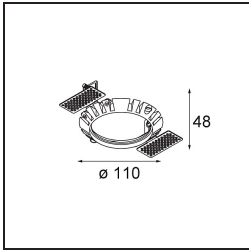

Date
Customer
Project
Type

*Wink Asy Recessed 82 1x IP54 Spreadlight LED 2700K Wide Flood DE White Structure*

**Specifications**

Material	14202009
Light Source Type	LED
LED Type	BRIDGELUX V8G8
LED technology	LED COB
CRI	Min. 90
Colour Temperature	2700K
Lifetime	L90B10 @50,000 Hours
Lamp Included	Yes
Number of Light Sources	1
CIE flux code	59 92 99 100 78
Binning (SDCM)	2
Light Direction	Down
Optic	Reflector
Input Voltage	Constant Current Driver Required
Electrical Class	III
IP Rating	54
Glow wire rating (°C)	960
Indoor/Outdoor	Indoor
Application	Ceiling
Mounting	Recessed
Cut-out size (mm)	ø98
Mounting depth (mm)	100.0
Adjustability	H 355°
Distance to Lighted Object (m)	0,1
Primary Colour & Primary Finish	White, Structure
Gross weight (g)	288.0
Drive current (mA)	350      500
Min. forward voltage (Vf)	13.2      13.7
Max. forward voltage (Vf)	15.0      15.4
Connected load (W)	5.0      7.2
Luminous flux per lamp (lm)	432      580
Efficacy (lm/W)	86      81
Glare rating	30      31
Remark	<ul style="list-style-type: none"> <li>• This is not a complete product. Recessed Ring or Wink Flange required.</li> </ul>

**TM30 & CRI diagram**

**Light distribution & beam diagram**

Diagrams

**Installation Accessories**

- **14203009** Ring Recessed 82 Wink White Structure
- **14203032** Ring Recessed 82 Wink 1x Black Structure

- **14203030** Ring Recessed Trimless 110 1x
- Choose a required accessory