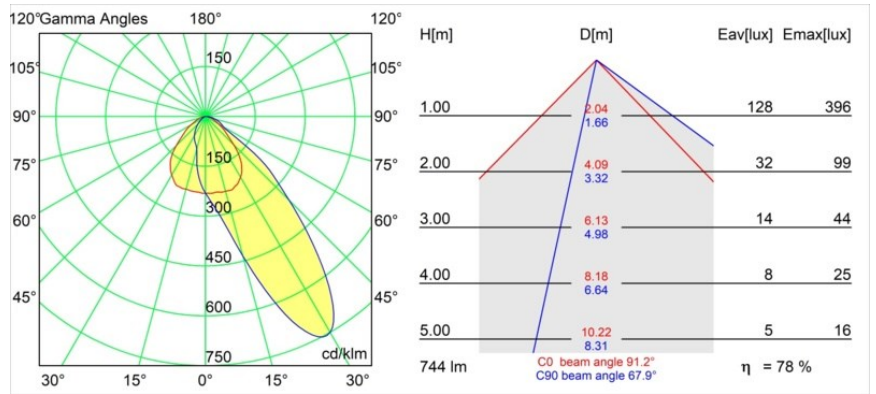

Light distribution & beam diagram