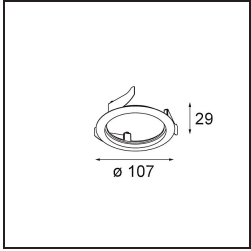

Specifications

Material	14202009
Light Source Type	LED
LED Type	BRIDGELUX V8G8
LED technology	LED COB
CRI	Min. 90
Colour Temperature	2700K
Lifetime	L90B10 @50,000 Hours
Lamp Included	Yes
Number of Light Sources	1
CIE flux code	59 92 99 100 78
Binning (SDCM)	2
Light Direction	Down
Optic	Reflector
Input Voltage	Constant Current Driver Required
Electrical Class	III
IP Rating	54
Glow wire rating (°C)	960
Indoor/Outdoor	Indoor
Application	Ceiling
Mounting	Recessed
Cut-out size (mm)	ø98
Mounting depth (mm)	100.0
Adjustability	H 355°
Distance to Lighted Object (m)	0,1
Primary Colour & Primary Finish	White, Structure
Gross weight (g)	288.0
Drive current (mA)	350 500
Min. forward voltage (Vf)	13,2 13,7
Max. forward voltage (Vf)	15,0 15,4
Connected load (W)	5,0 7,2
Luminous flux per lamp (lm)	432 580
Efficacy (lm/W)	86 81
Glare rating	30 31
Remark	<ul style="list-style-type: none"> This is not a complete product. Recessed Ring or Wink Flange required.

TM30 & CRI diagram

Light distribution & beam diagram

Diagrams

Installation Accessories

- **14203009** Ring Recessed 82 Wink White Structure
- **14203032** Ring Recessed 82 Wink 1x Black Structure

- **14203030** Ring Recessed Trimless 110 1x
- Choose a required accessory