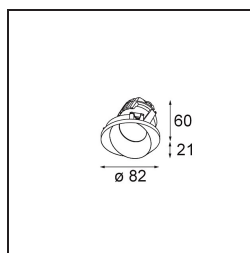

Date
Customer
Project
Type

Wink Asy Recessed 82 1x IP54 Spreadlight LED 2700K Wide Flood DE White Structure

Wink may be recessed and subtle, but its technical ingenuity is nothing short of remarkable. And so is its sense of humour. As its name suggests, it likes to wink at you. The streamlined design, where elegance meets high-quality finish, results in a fixture that is half hidden in the ceiling and half peeking out. Wink 82 also fits with Wink flange, a low ring around the spot.

Specifications

Material	14202009
Light Source Type	LED
LED Type	BRIDGELUX V8G8
LED technology	LED COB
CRI	Min. 90
Colour Temperature	2700K
Lifetime	L90B10 @50,000 Hours
Lamp Included	Yes
Number of Light Sources	1
CIE flux code	59 92 99 100 78
Binning (SDCM)	2
Light Direction	Down
Optic	Reflector
Input Voltage	Constant Current Driver Required
Electrical Class	III
IP Rating	54
Glow wire rating (°C)	960
Indoor/Outdoor	Indoor
Application	Ceiling
Mounting	Recessed
Cut-out size (mm)	ø98
Mounting depth (mm)	100.0
Adjustability	H 355°
Distance to Lighted Object (m)	0,1
Primary Colour & Primary Finish	White, Structure
Gross weight (g)	288.0
Drive current (mA)	350 500
Min. forward voltage (Vf)	13,2 13,7
Max. forward voltage (Vf)	15,0 15,4
Connected load (W)	5,0 7,2
Luminous flux per lamp (lm)	432 580
Efficacy (lm/W)	86 81
Glare rating	30 31
Remark	<ul style="list-style-type: none"> This is not a complete product. Recessed Ring or Wink Flange required.

TM30 & CRI diagram

Light distribution & beam diagram

Diagrams

Installation Accessories

- **14203009** Ring Recessed 82 Wink White Structure
- **14203032** Ring Recessed 82 Wink 1x Black Structure

- **14203030** Ring Recessed Trimless 110 1x
- Choose a required accessory