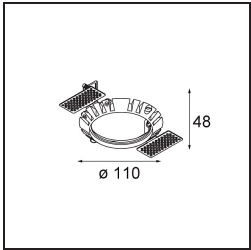

Date
Customer
Project
Type

Wink Asy Recessed 82 1x IP54 Spreadlight LED 2700K Wide Flood DE White Structure

Wink may be recessed and subtle, but its technical ingenuity is nothing short of remarkable. And so is its sense of humour. As its name suggests, it likes to wink at you. The streamlined design, where elegance meets high-quality finish, results in a fixture that is half hidden in the ceiling and half peeking out. Wink 82 also fits with Wink flange, a low ring around the spot.

Specifications

Material	14202009
Light Source Type	LED
LED Type	BRIDGELUX V8G8
LED technology	LED COB
CRI	Min. 90
Colour Temperature	2700K
Lifetime	L90B10 @50,000 Hours
Lamp Included	Yes
Number of Light Sources	1
CIE flux code	59 92 99 100 78
Binning (SDCM)	2
Light Direction	Down
Optic	Reflector
Input Voltage	Constant Current Driver Required
Electrical Class	III
IP Rating	54
Glow wire rating (°C)	960
Indoor/Outdoor	Indoor
Application	Ceiling
Mounting	Recessed
Cut-out size (mm)	ø98
Mounting depth (mm)	100.0
Adjustability	H 355°
Distance to Lighted Object (m)	0,1
Primary Colour & Primary Finish	White, Structure
Gross weight (g)	288.0
Drive current (mA)	350 500
Min. forward voltage (Vf)	13,2 13,7
Max. forward voltage (Vf)	15,0 15,4
Connected load (W)	5,0 7,2
Luminous flux per lamp (lm)	432 580
Efficacy (lm/W)	86 81
Glare rating	30 31
Remark	<ul style="list-style-type: none"> This is not a complete product. Recessed Ring or Wink Flange required.

TM30 & CRI diagram

Light distribution & beam diagram

Diagrams

Installation Accessories

- **14203009** Ring Recessed 82 Wink White Structure
- **14203032** Ring Recessed 82 Wink 1x Black Structure

- **14203030** Ring Recessed Trimless 110 1x
- Choose a required accessory