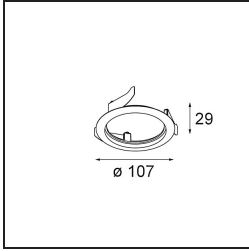

Date
Customer
Project
Type

*Wink Asy Recessed 82 1x IP54 Spreadlight LED 2700K Wide Flood DE White Structure*

**Specifications**

Material	14202009
Light Source Type	LED
LED Type	BRIDGELUX V8G8
LED technology	LED COB
CRI	Min. 90
Colour Temperature	2700K
Lifetime	L90B10 @50,000 Hours
Lamp Included	Yes
Number of Light Sources	1
CIE flux code	59 92 99 100 78
Binning (SDCM)	2
Light Direction	Down
Optic	Reflector
Input Voltage	Constant Current Driver Required
Electrical Class	III
IP Rating	54
Glow wire rating (°C)	960
Indoor/Outdoor	Indoor
Application	Ceiling
Mounting	Recessed
Cut-out size (mm)	ø98
Mounting depth (mm)	100.0
Adjustability	H 355°
Distance to Lighted Object (m)	0,1
Primary Colour & Primary Finish	White, Structure
Gross weight (g)	288.0
Drive current (mA)	350      500
Min. forward voltage (Vf)	13.2      13.7
Max. forward voltage (Vf)	15.0      15.4
Connected load (W)	5.0      7.2
Luminous flux per lamp (lm)	432      580
Efficacy (lm/W)	86      81
Glare rating	30      31
Remark	<ul style="list-style-type: none"> <li>• This is not a complete product. Recessed Ring or Wink Flange required.</li> </ul>

**TM30 & CRI diagram**

**Light distribution & beam diagram**

Diagrams

**Installation Accessories**

- **14203009** Ring Recessed 82 Wink White Structure
- **14203032** Ring Recessed 82 Wink 1x Black Structure

- **14203030** Ring Recessed Trimless 110 1x
- Choose a required accessory